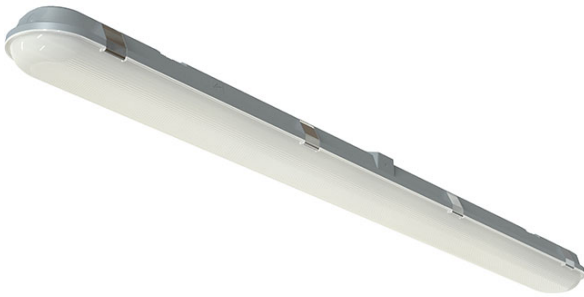

ATORPLED2X4

Tornado Pro Twin 1.2m 41W

Features

Exceeds performance of standard T5 fluorescent.

Ultra slim IP65 LED NCF linear.

Unique base design caters for multiple installation methods.

Installer friendly imbedded features aid accurate and fast installation for any application.

Quick release LED array/gear tray assembly provides the installer the means to faster installation/maintenance.

Fast latching/permanently located stainless steel side clips ensure a quick and secure connection.

Tridonic LED driver as standard.

LED lifespan L70 30,000 hours.

General Information

Lamp Type	LED
IP Rating	IP65
IK Rating	IK07
Class Protection	1
Internal / External	Internal/External
Surface / Recessed / Suspended	Surface/Suspended
Warranty (Years)	5
CE Mark	Yes
Length (mm)	1265
Width (mm)	115
Height (mm)	70