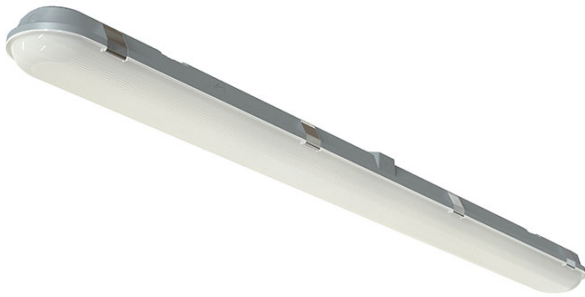

ATORPLED2X5

Tornado Pro Twin 1.5m 61W

Features

Exceeds performance of standard T5 fluorescent.

Ultra slim IP65 LED NCF linear.

Unique base design caters for multiple installation methods.

Installer friendly imbedded features aid accurate and fast installation for any application.

Quick release LED array/gear tray assembly provides the installer the means to faster installation/maintenance.

Fast latching/permanently located stainless steel side clips ensure a quick and secure connection.

Tridonic LED driver as standard.

LED lifespan L70 30,000 hours.

General Information

Lamp Type	LED
IP Rating	IP65
IK Rating	IK07
Class Protection	1
Internal / External	Internal/External
Surface / Recessed / Suspended	Surface/Suspended
Warranty (Years)	5
CE Mark	Yes
Length (mm)	1565
Width (mm)	115
Height (mm)	70

Technical Information

Wattage	61W
Lumens Delivered	6314lm
Lm/W	104lm
CRI	Ra 80
CCT	4000K
Input	230V
Hertz	50Hz
Operating Temp	-10°C to 40°C

Technical Data - ETIM - Ceiling-/wall luminaire (EC002892)

Suitable for wall mounting	No
Suitable for suspended mounting	Yes
Suitable for ceiling mounting	Yes
Suitable for built-in mounting	No
Suitable for surface mounting	Yes
Nominal voltage	230-230 V
Control gear included	Yes
No dim function	Yes
Degree of protection (IP)	IP65
Impact strength	IK07
Protection class	I
Suitable for emergency lighting	No
With movement sensor	No
With light sensor	No
Max. system power	61 W
Rated luminous flux acc. IEC 62722-2-1	6314 lm
Colour of light	White
Colour temperature	4000-4000 K
Colour rendering index CRI	80-89
Luminaire efficacy	104 lm/W
Width	115 mm
Height/depth	70 mm
Length	1565 mm