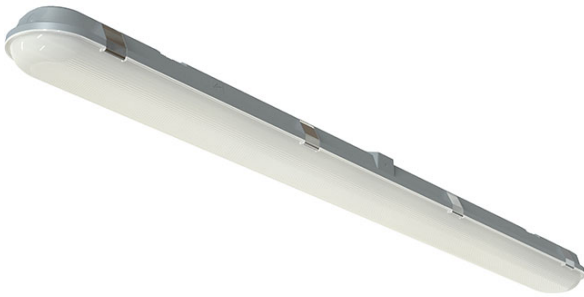

## ATORPLED2X6

Tornado Pro Twin 1.8m 78W

## Features

Exceeds performance of standard T5 fluorescent.

Ultra slim IP65 LED NCF linear.

Unique base design caters for multiple installation methods.

Installer friendly imbedded features aid accurate and fast installation for any application.

Quick release LED array/gear tray assembly provides the installer the means to faster installation/maintenance.

Fast latching/permanently located stainless steel side clips ensure a quick and secure connection.

## General Information

Lamp Type	LED
IP Rating	IP65
IK Rating	IK07
Class Protection	1
Internal / External	Internal/External
Surface / Recessed / Suspended	Surface/Suspended
Warranty (Years)	5
CE Mark	Yes
Length (mm)	1865
Width (mm)	115
Height (mm)	70