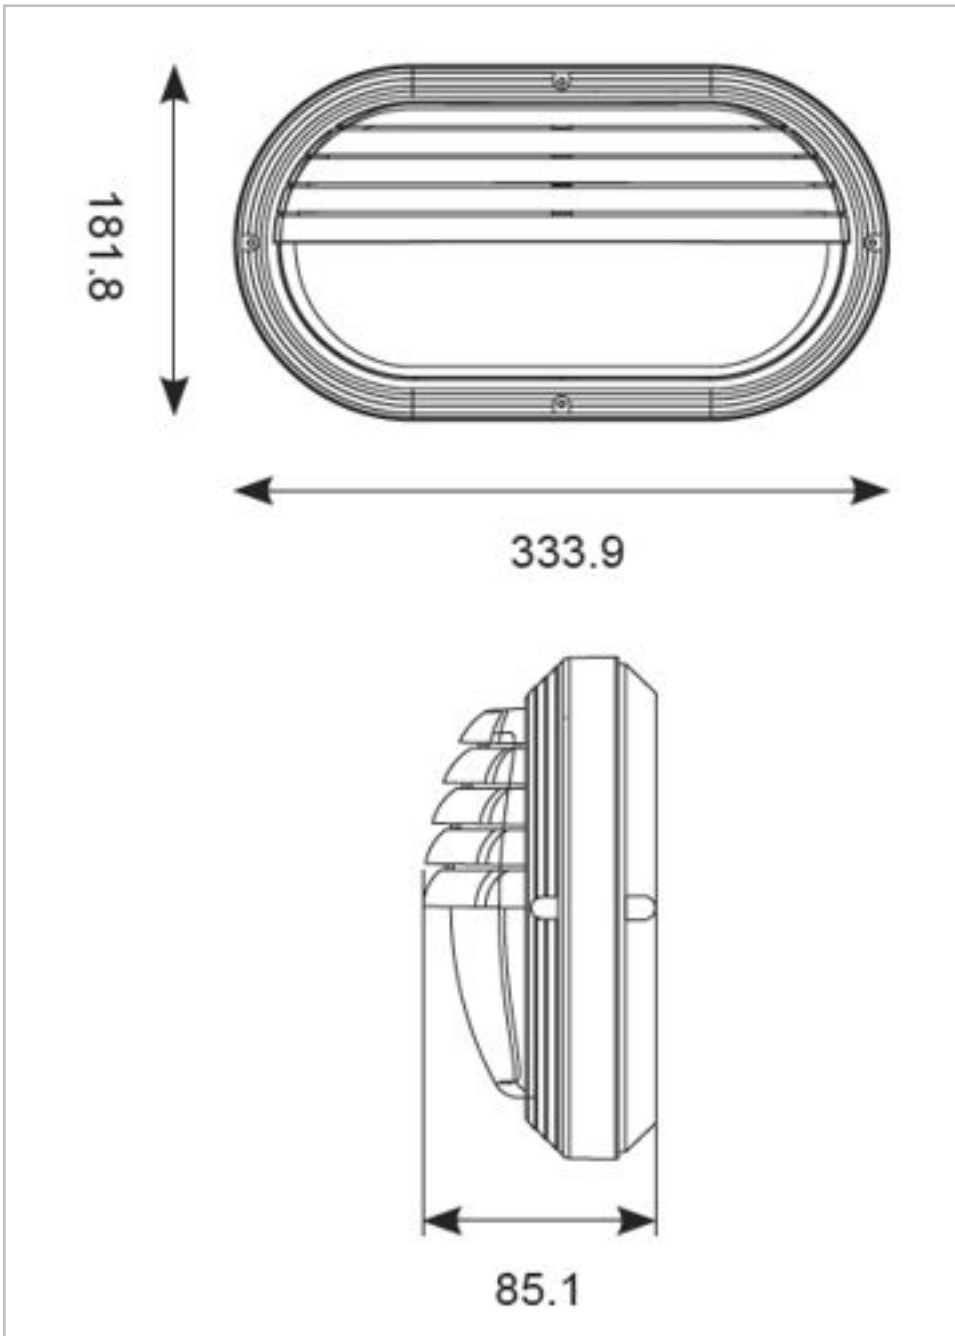

Datasheet generated from <https://onetimepim.com> last updated Monday, November 4, 2019 2:20:20 PM