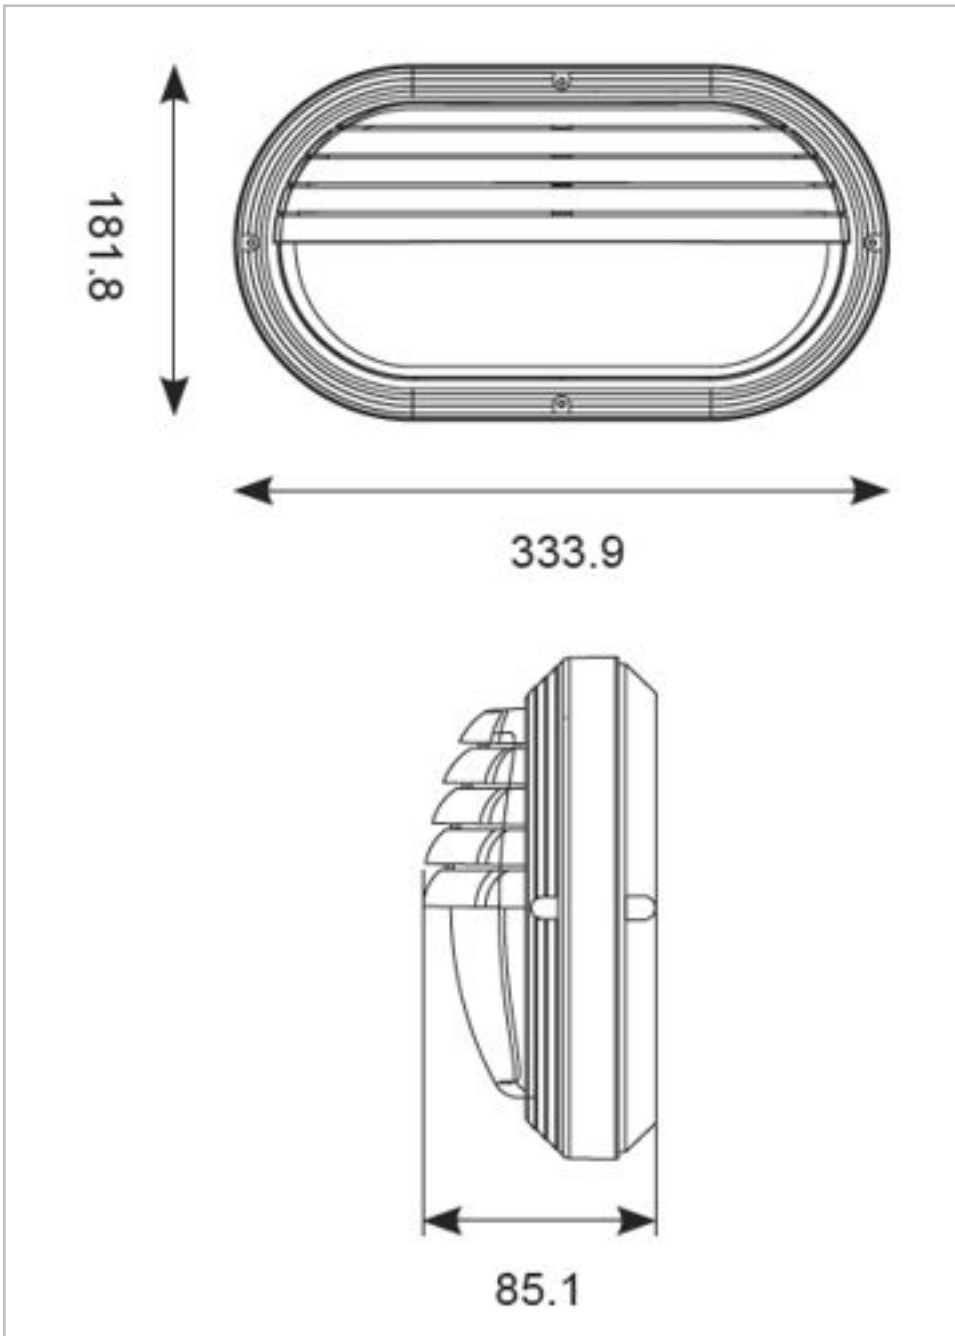

ASR2LED/W

Sorrento 2 LED 8W White

Features

Shallow depth IP65 polycarbonate 2-In-1 LED bulkhead for external applications.

Supplied with both plain and louvred eyelid covers.

Exceeds performance of 18W PLC.

LED lifespan L70 56,000 hours.

Non-dimmable.

General Information

Lamp Type	LED
Colour / Finish	White
IP Rating	IP65
Class Protection	2
Internal / External	External
Surface / Recessed / Suspended	Surface
Warranty (Years)	2
CE Mark	Yes
Width (mm)	333.9
Height (mm)	181.8
Depth (mm)	85.1

Technical Information

Wattage	8W
Lumens Delivered	634lm
Lm/W	79lm
CRI	Ra 80
CCT	4000K
Input	230V
Hertz	50/60Hz
Operating Temp	0°C to 25°C

Technical Data - ETIM - Ceiling-/wall luminaire (EC002892)

Suitable for wall mounting	Yes
Suitable for suspended mounting	No
Suitable for ceiling mounting	Yes
Suitable for built-in mounting	No
Suitable for surface mounting	Yes
Suitable for number of lamps	1
Material housing	Plastic
Colour housing	White
Nominal voltage	230-230 V
Control gear included	Yes
No dim function	Yes
Degree of protection (IP)	IP65
Protection class	II
Suitable for emergency lighting	No
With movement sensor	No
With light sensor	No
Max. system power	8 W
Rated luminous flux acc. IEC 62722-2-1	634 lm
Colour of light	White
Colour temperature	4000-4000 K
Colour rendering index CRI	80-89
Luminaire efficacy	79 lm/W
Width	85.1 mm
Height/depth	181.8 mm
Length	333.9 mm