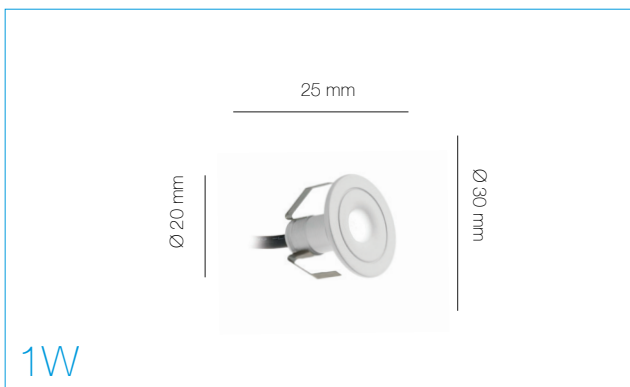

TECHNICAL DATASHEET

AMKR020WH
1W 350mA LED Matt White Marker Light

PRODUCT FEATURES

- Matt White Finish
- Black Baffle
- Glare Reducing Fluted Design
- Ideal for Effect Lighting
- Super Slim
- 2m Pre-Wired Cable
- Suitable for Use in Bathrooms

SERIES WIRING 350mA	20mm CUTOUT
CE	III
ROHS	ErP Compliant
IP44	5 Year Guarantee

ALL LED AMKR020WH

This luminaire contains built-in LED lamps.

A++
A+
A
B
C
D
E

LED

The lamps cannot be changed in the luminaire.

874/2012

PRODUCT CODE	AMKR020WH/30	AMKR020WH/40	AMKR020WH/BL
Power	1W	1W	1W
Lumens	≤60 lm	≤70 lm	≤25 lm
Colour Temperature	3000K	4000K	BLUE
Beam Angle	50°	50°	50°
CRI	>80	>80	>80
IP	IP44	IP44	IP44
Lifetime (Hours to lm70)	50,000 h	50,000 h	50,000 h
Operating Current	350mA	350mA	350mA
Temperature	-20~+50°C	-20~+50°C	-20~+50°C