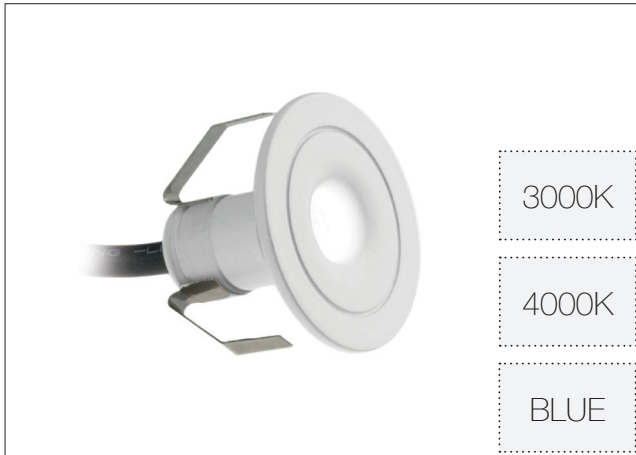

TECHNICAL DATASHEET

AMKR020WH
1W 350mA LED Matt White Marker Light

PRODUCT FEATURES

- Matt White Finish
- Black Baffle
- Glare Reducing Fluted Design
- Ideal for Effect Lighting
- Super Slim
- 2m Pre-Wired Cable
- Suitable for Use in Bathrooms

SERIES WIRING 350mA	20mm CUTOUT
CE	III
ROHS	ErP Compliant
IP44	5 Year Guarantee

ALL LED AMKR020WH

This luminaire contains built-in LED lamps.

A++
A+
A
B
C
D
E

LED

The lamps cannot be changed in the luminaire.

874/2012

PRODUCT CODE	AMKR020WH/30	AMKR020WH/40	AMKR020WH/BL
Power	1W	1W	1W
Lumens	≤60 lm	≤70 lm	≤25 lm
Colour Temperature	3000K	4000K	BLUE
Beam Angle	50°	50°	50°
CRI	>80	>80	>80
IP	IP44	IP44	IP44
Lifetime (Hours to lm70)	50,000 h	50,000 h	50,000 h
Operating Current	350mA	350mA	350mA
Temperature	-20~+50°C	-20~+50°C	-20~+50°C