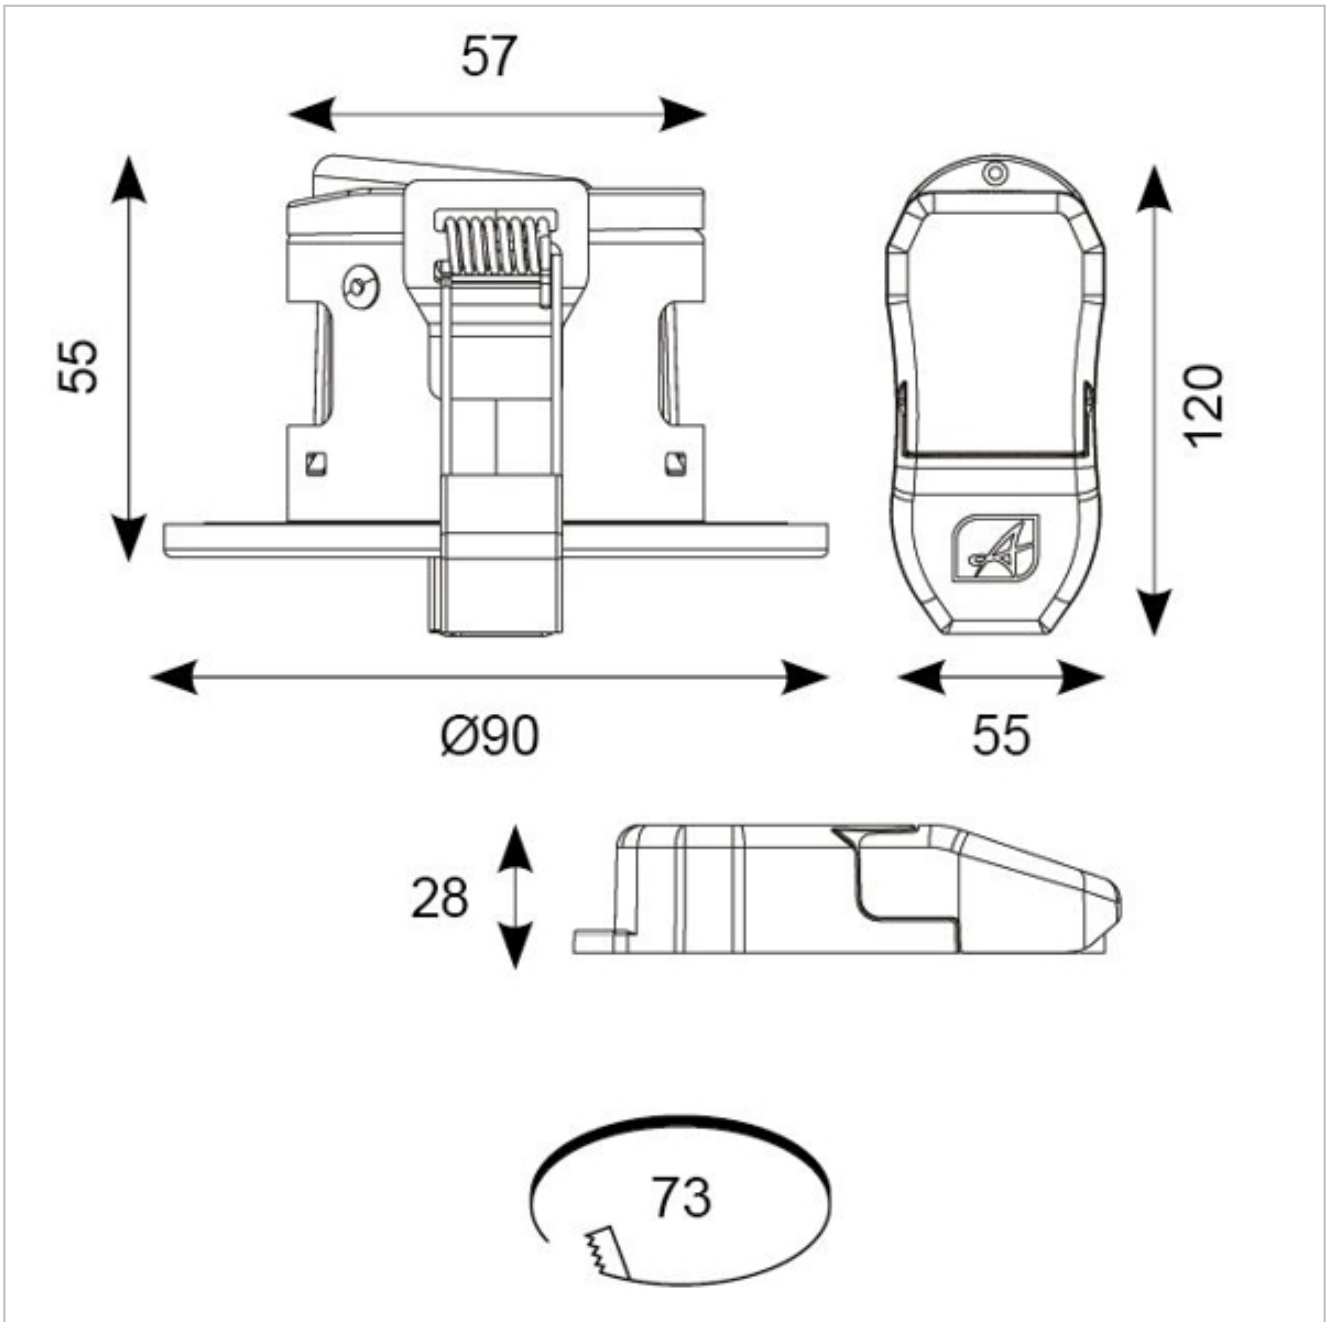

Fully tested to meet Part C (moisture) and Part E (acoustic) of building regulations

Wide 60° beam angle for increased light distribution

LED lifespan L70 60,000 hours

General Information

Lamp Type	LED
Colour / Finish	Matt white
Fire Rated	Yes
IP Rating	IP65
Class Protection	1
Internal / External	Internal
Surface / Recessed / Suspended	Recessed
Warranty (Years)	5
CE Mark	Yes
Diameter (mm)	90
Height (mm)	55
Accessories	APRILEDPBZ/CH, APRILEDPBZ/SC, APRILEDPBZ/BLK

Technical Information

Wattage	6.4W
Lumens Delivered	538lm
Lm/W	84lm
Beam Angle	60
CRI	Ra 80
CCT	4000K
Input	230V
Hertz	50/60Hz
Operating Temp	-5°C to 25°C

Technical Data - ETIM - Downlight/spot/floodlight (EC001744)

Suitable for surface mounting	No
Suitable for built-in mounting	Yes
Suitable for wall mounting	No
Suitable for suspended mounting	No
Suitable for ceiling mounting	Yes
Suitable for traverse mounting	No
Suitable for pedestal/floor mounting	No
Suitable for light-track mounting	No
Adjustability	Not adjustable
With movement sensor	No
With light sensor	No
With light source	Yes
Suitable for number of lamps	1
Colour housing	White
Nominal voltage	230-230 V
Control gear included	Yes
Beam angle	Wide beam 41-80°
Degree of protection (IP)	IP65
Protection class	I
Max. system power	6.4 W
Colour of light	White
Colour temperature	4000-4000 K
Colour rendering index CRI	80-89
Rated luminous flux acc. IEC 62722-2-1	538 lm
Lamp efficacy	84 lm/W

Height/depth 55 mm

Length 57 mm

Outer diameter 90 mm

Datasheet generated from <https://onetimepim.com> last updated Monday, November 4, 2019 1:57:16 PM