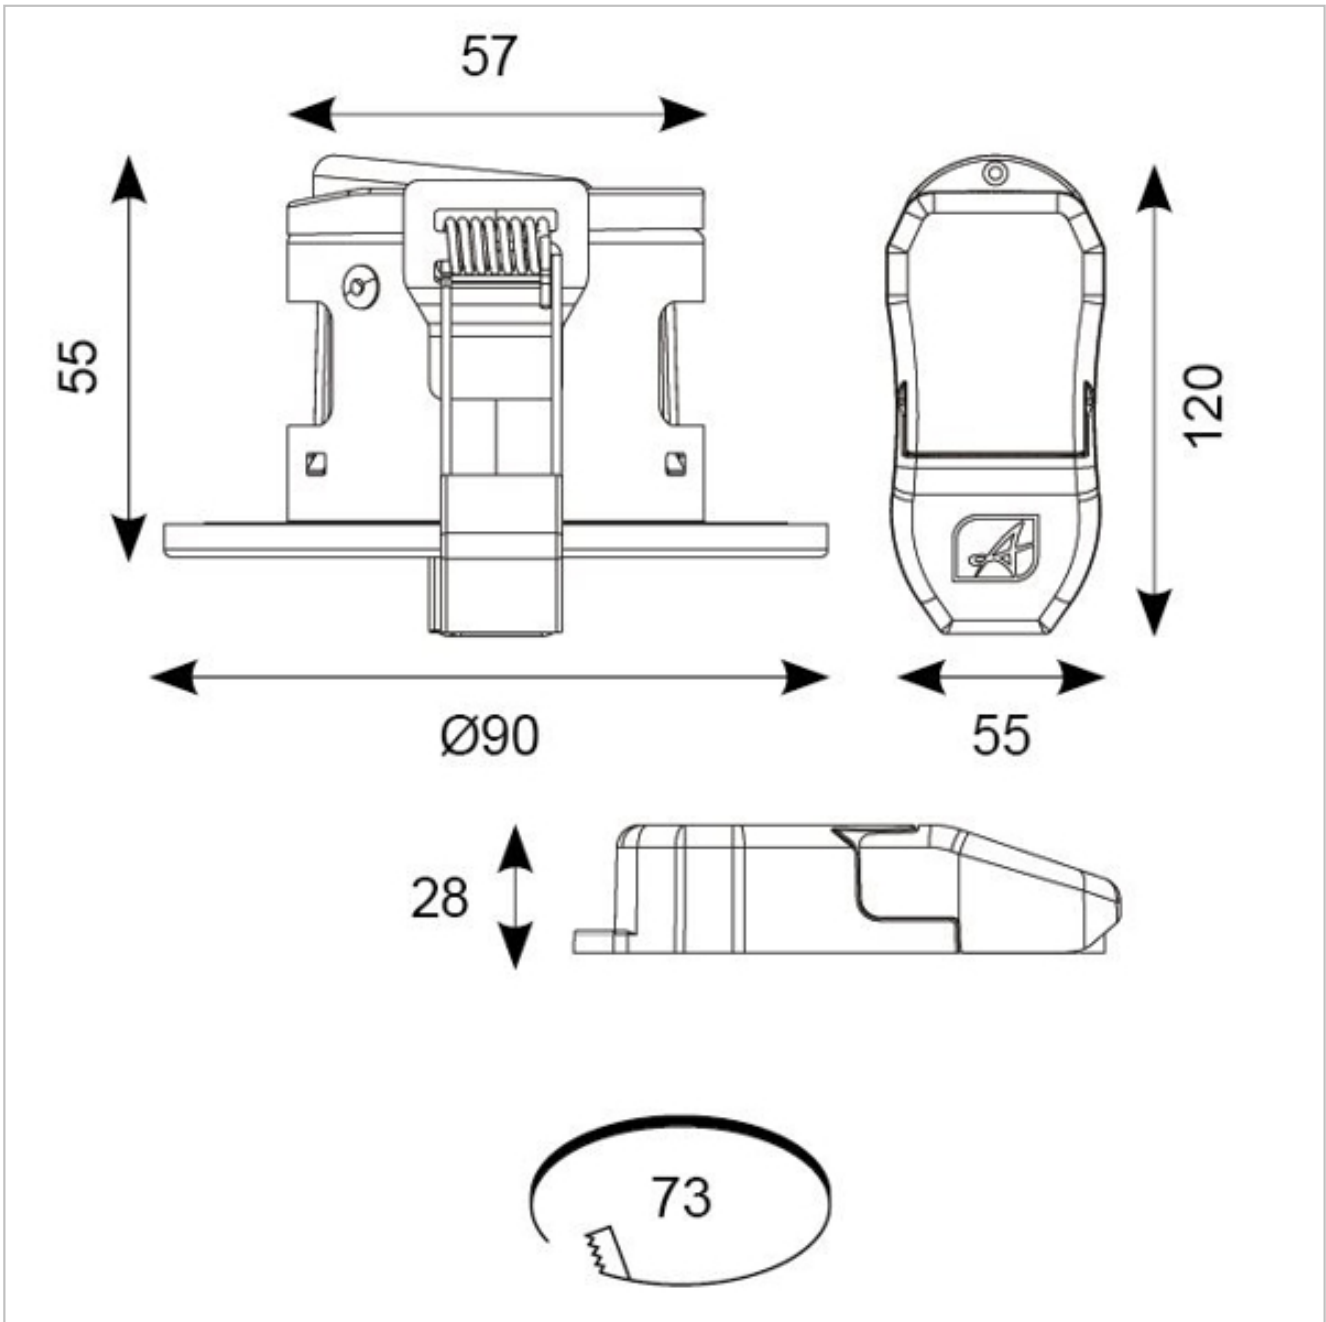

Fully tested to meet Part C (moisture) and Part E (acoustic) of building regulations

Wide 60° beam angle for increased light distribution

LED lifespan L70 60,000 hours

General Information

Lamp Type	LED
Colour / Finish	Matt white
Fire Rated	Yes
IP Rating	IP65
Class Protection	1
Internal / External	Internal
Surface / Recessed / Suspended	Recessed
Warranty (Years)	5
CE Mark	Yes
Diameter (mm)	90
Height (mm)	55
Accessories	APRILEDPBZ/CH, APRILEDPBZ/SC, APRILEDPBZ/BLK

Technical Information

Wattage	6.4W
Lumens Delivered	511lm
Lm/W	80lm
Beam Angle	60
CRI	Ra 80
CCT	3000K
Input	230V
Hertz	50/60Hz
Operating Temp	-5°C to 25°C

Technical Data - ETIM - Downlight/spot/floodlight (EC001744)

Suitable for surface mounting	No
Suitable for built-in mounting	Yes
Suitable for wall mounting	No
Suitable for suspended mounting	No
Suitable for ceiling mounting	Yes
Suitable for traverse mounting	No
Suitable for pedestal/floor mounting	No
Suitable for light-track mounting	No
Adjustability	Not adjustable
With movement sensor	No
With light sensor	No
With light source	Yes
Suitable for number of lamps	1
Colour housing	White
Nominal voltage	230-230 V
Control gear included	Yes
Beam angle	Wide beam 41-80°
Degree of protection (IP)	IP65
Protection class	I
Max. system power	6.4 W
Colour of light	White
Colour temperature	3000-3000 K
Colour rendering index CRI	80-89
Rated luminous flux acc. IEC 62722-2-1	511 lm
Lamp efficacy	80 lm/W

Height/depth 55 mm

Length 57 mm

Outer diameter 90 mm

Datasheet generated from <https://onetimepim.com> last updated Monday, November 4, 2019 1:57:19 PM