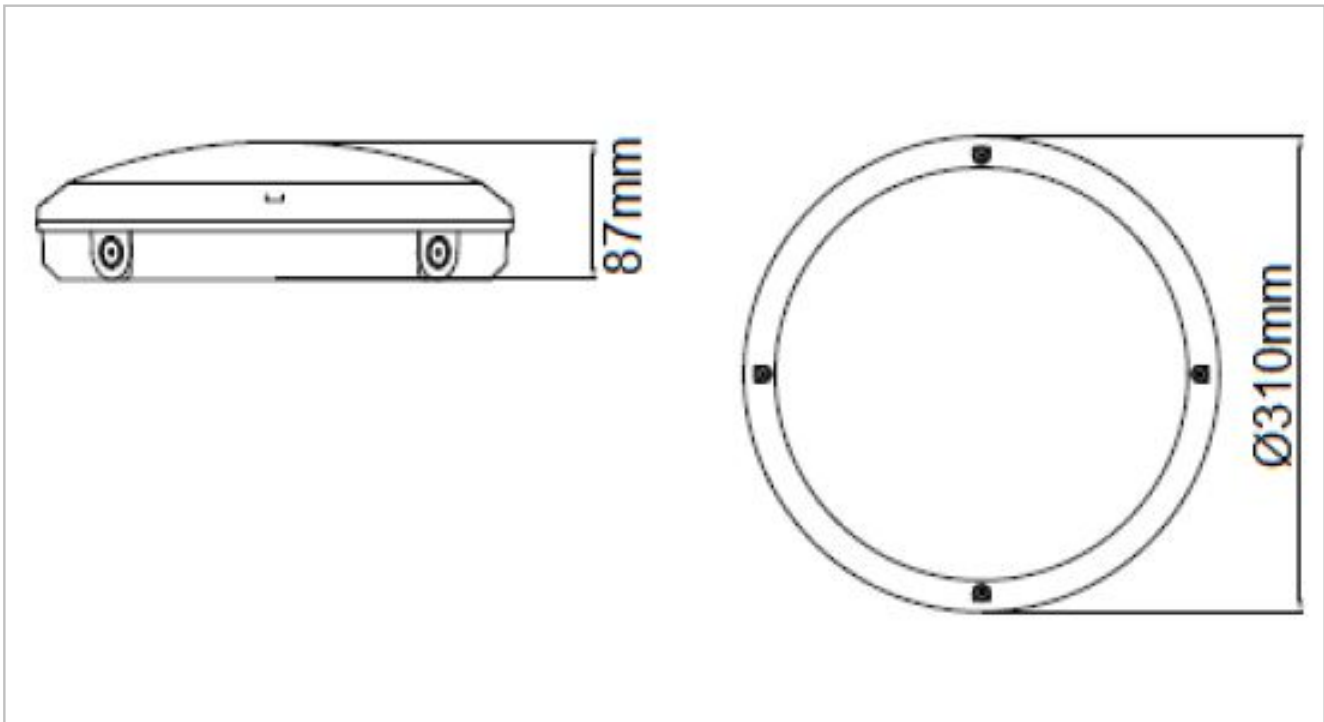

Specifications

Fitting	GR10q
Shape / Type	Bulkhead
Colour Finish	White
Materials	Polycarbonate
Input Voltage	220-240Vac 50-60Hz
Emergency	Option available
IP Rating	IP65
Class Protection	Class II
IK Rating	IK10
Depth (mm)	87
Diameter (mm)	310
LOR (%)	78
Ambient Temperature (°C)	-20 to 40

Packaging

Outer Box Length (mm)	695
Outer Box Width (mm)	495
Outer Box Height (mm)	345
Volume	0.118688625
Box Quantity	10
Outer Box Weight (kg)	10.05

Unit D2 Kennetside, Bone Lane
Newbury, Berkshire

T: 01635 523 713 E: sales@kosnic.com W: <http://www.kosnic.com>