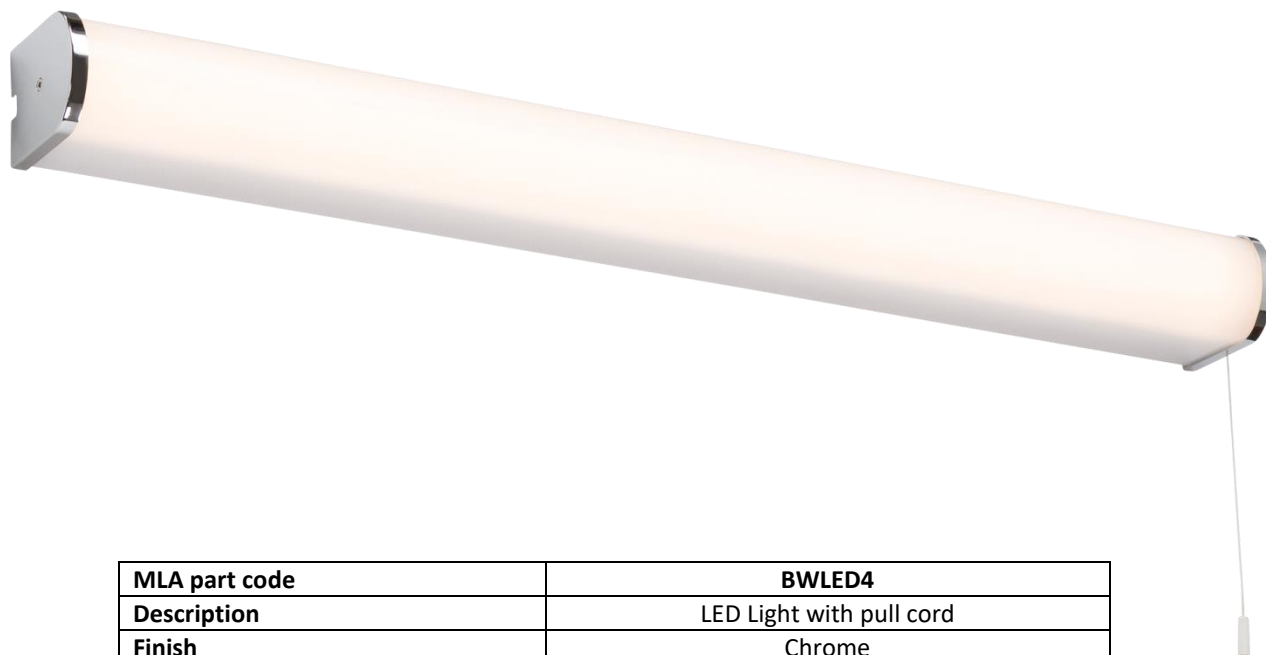

**230V IP44 15W LED LIGHT WITH PULL CORD**

<b>MLA part code</b>	<b>BWLED4</b>
<b>Description</b>	LED Light with pull cord
<b>Finish</b>	Chrome
<b>Nett weight (kg)</b>	0.44
<b>Wattage (W)</b>	15
<b>Lumens</b>	1300 ± 5%
<b>Efficacy (lm/W)</b>	83
<b>Dimensions (mm)</b>	Length: 600 Projection: 64 Height: 52
<b>CCT</b>	3000K
<b>LED Colour</b>	Warm white
<b>CRI</b>	>80
<b>Running current (A)</b>	0.128
<b>P.F</b>	>0.5
<b>Life span (Hrs)</b>	30,000
<b>Input voltage</b>	Mains 230V 50Hz
<b>Construction</b>	Aluminium & Polycarbonate
<b>Class</b>	Class II
<b>IP rating</b>	IP44
<b>Warranty</b>	3 Years
<b>Dimmable</b>	No
<b>Origin of Manufacture</b>	China
<b>Declaration of Conformity (held on file)</b>	Yes
<b>Manufactured in accordance with</b>	BS EN60598
<b>EAN</b>	5055832960553