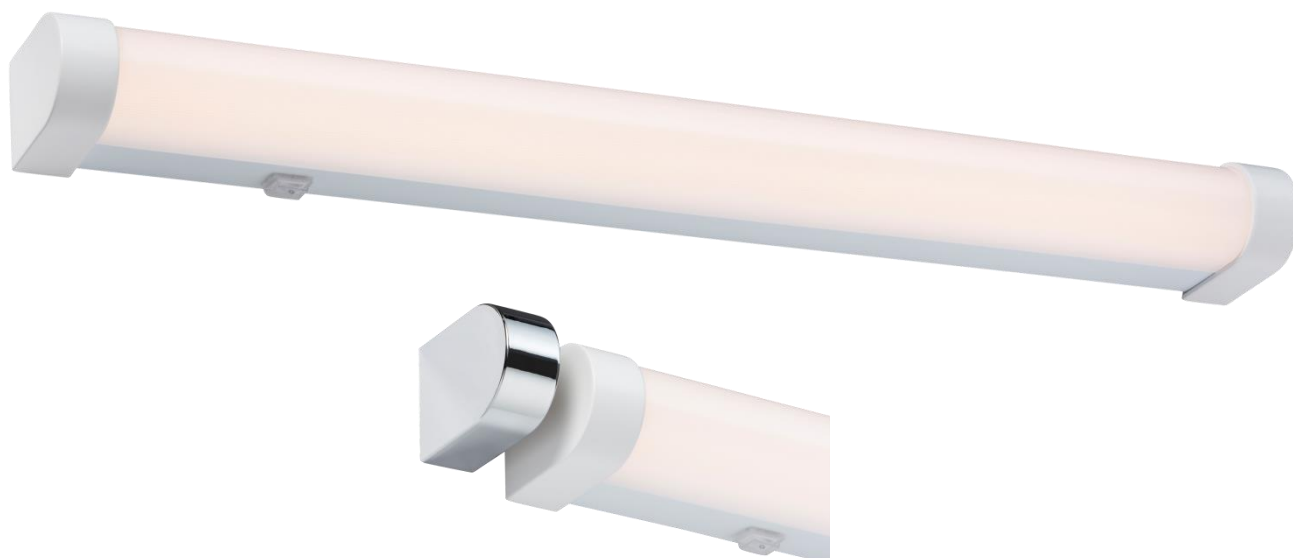

230V IP44 15W LED Light with Optional End Caps

MLA part code	BWLED9
Description	LED Bathroom wall light
Finish	Chrome
Nett weight (kg)	0.37
Wattage (W)	15
Lumens	1365 \pm 5%
Efficacy (lm/W)	91
Dimensions (mm)	Length: 600 Width: 52 Projection: 69
CCT	3000K
LED Colour	Warm white
CRI	>80
Running current (A)	0.1250
P.F	>0.5
Life span (Hrs)	30,000
Input voltage	Mains 230V 50Hz
Construction	Polycarbonate
Class	Class II
IP rating	IP44
Warranty	3 Years
Dimmable	No
Origin of Manufacture	China
Declaration of Conformity (held on file)	Yes
Manufactured in accordance with	BS EN60598
EAN	5055832 962007