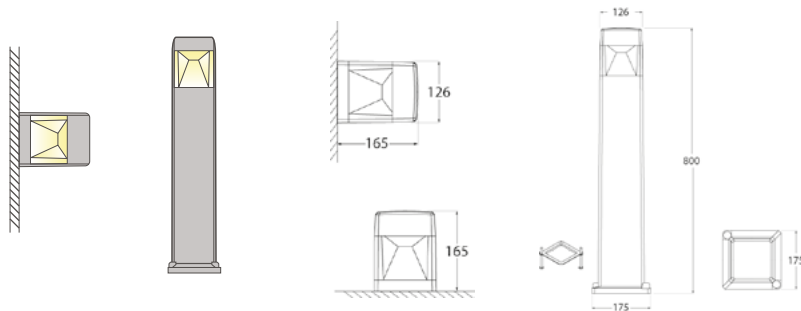

Cap fixed to the diffuser with no visible screws made of shockproof resin material, UV stabilised, rust and corrosion-free.

Diffuser in clear colour made of UV stabilized PMMA.

Reflector is in the shape of a square which allows the light beams to spread in all four directions creating a desirable luminous effect. Made of shockproof white reflective resin material.

CODE	DESCRIPTION	LAMP	LAMP INC.	10W LED COMPARABLE TO	LIFETIME HRS	COLOUR	CARTON QTY
ELISA 800 - 10W							
FDS2.564.AXD1K	Elisa 800 10w 800mm Bollard, CCT3	GX53	Yes	100W Halogen	25,000	Black	6
FDS2.564.LXD1K	Elisa 800 10w 800mm Bollard, CCT3	GX53	Yes	100W Halogen	25,000	Grey	6
ELISA WALL - 7W							
				7W LED COMPARABLE TO			
FDS2.560.AXC1K	Elisa-WL 7W Cube wall light, CCT3	GX53	Yes	75W Halogen	25,000	Black	18
FDS2.560.LXC1K	Elisa-WL 7W Cube wall light, CCT3	GX53	Yes	75W Halogen	25,000	Grey	18