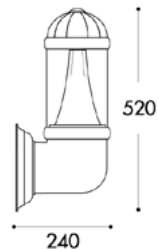

CODE	DESCRIPTION	LAMP	LAMP INC.	10W COMPARABLE TO	LIFETIME HRS	COLOUR	CARTON QTY
MIRELLA - 7W							
FD15.505.AXC1KCRB	Mirella 520mm 7W LED Wall Light, CCT3	GX53	Yes	100W Incandescent	25,000	Black	1