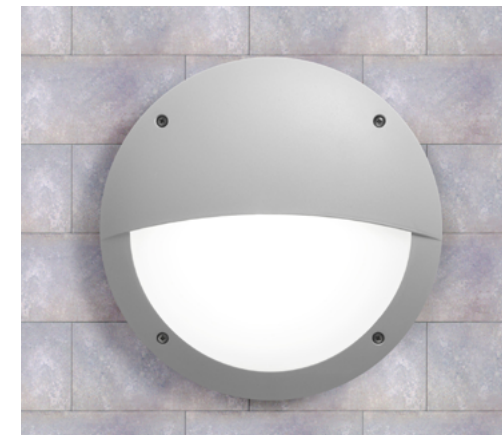

**LUCIA**

Round bulkhead with ring or eyelid. Made of shockproof resin material, UV stabilised, rust and corrosion-free. Suitable for ceiling and wall mounting.

**Cover** made of shockproof resin material, UV stabilised. Ring and eyelid available.

**Opal diffuser** made of UV stabilised PMMA, with silicone rubber gasket to ensure IP66 ingress protection.

**Base** made of shockproof resin material, provided with E27 lampholder.

**LAMP NOT INCLUDED**  
E27 LAMPHOLDER INCLUDED

Lamps sold separately – see pg 38 for details

Available in:

**PC Diffuser:**  
**OPAL DIFFUSER**

CODE	DESCRIPTION	LAMP	LAMP INC.	COMPARABLE TO	LIFETIME HRS	COLOUR	CARTON QTY
<b>LUCIA ROUND</b>							
F1R3.AYE27	Lucia Round Plain Bulkhead	E27	No	N/A	N/A	Black	16
F1R3.WYE27	Lucia Round Plain Bulkhead	E27	No	N/A	N/A	White	16
F1R3.LYE27	Lucia Round Plain Bulkhead	E27	No	N/A	N/A	Grey	16
<b>LUCIA ROUND EYELID</b>							
F2R3.AYE27	Lucia Round Eyelid Bulkhead	E27	No	N/A	N/A	Black	16
F2R3.WYE27	Lucia Round Eyelid Bulkhead	E27	No	N/A	N/A	White	16
F2R3.LYE27	Lucia Round Eyelid Bulkhead	E27	No	N/A	N/A	Grey	16