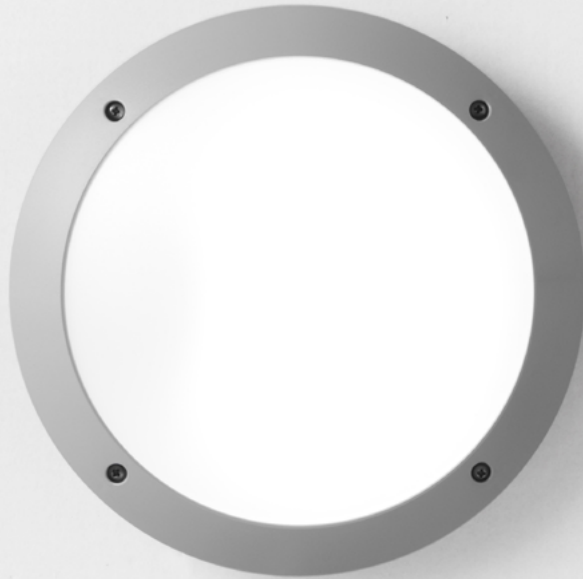

**LUCIA**

Round bulkhead with ring or eyelid. Made of shockproof resin material, UV stabilised, rust and corrosion-free. Suitable for ceiling and wall mounting.

**Cover** made of shockproof resin material, UV stabilised. Ring and eyelid available.

**Opal diffuser** made of UV stabilised PMMA, with silicone rubber gasket to ensure IP66 ingress protection.

**Base** made of shockproof resin material, provided with E27 lampholder.

**LAMP NOT INCLUDED**  
E27 LAMPHOLDER INCLUDED

Lamps sold separately – see pg 38 for details

Available in:

**PC Diffuser:**  
**OPAL DIFFUSER**

CODE	DESCRIPTION	LAMP	LAMP INC.	COMPARABLE TO	LIFETIME HRS	COLOUR	CARTON QTY
<b>LUCIA ROUND</b>							
F1R3.AYE27	Lucia Round Plain Bulkhead	E27	No	N/A	N/A	Black	16
F1R3.WYE27	Lucia Round Plain Bulkhead	E27	No	N/A	N/A	White	16
F1R3.LYE27	Lucia Round Plain Bulkhead	E27	No	N/A	N/A	Grey	16
<b>LUCIA ROUND EYELID</b>							
F2R3.AYE27	Lucia Round Eyelid Bulkhead	E27	No	N/A	N/A	Black	16
F2R3.WYE27	Lucia Round Eyelid Bulkhead	E27	No	N/A	N/A	White	16
F2R3.LYE27	Lucia Round Eyelid Bulkhead	E27	No	N/A	N/A	Grey	16