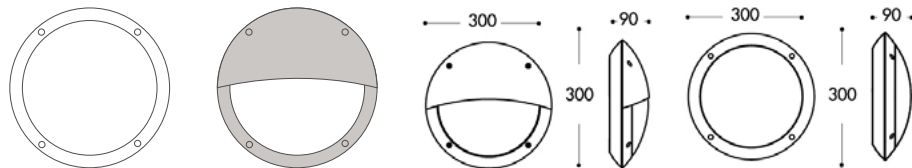

**LUCIA**

Round bulkhead with ring or eyelid. Made of shockproof resin material, UV stabilised, rust and corrosion-free. Suitable for ceiling and wall mounting.

**Cover** made of shockproof resin material, UV stabilised. Ring and eyelid available.

**Opal diffuser** made of UV stabilised PMMA, with silicone rubber gasket to ensure IP66 ingress protection.

**Base** made of shockproof resin material, provided with E27 lampholder.

**LAMP NOT INCLUDED**  
E27 LAMPHOLDER INCLUDED

Lamps sold separately – see pg 38 for details

Available in:

**PC Diffuser:**  
**OPAL DIFFUSER**

CODE	DESCRIPTION	LAMP	LAMP INC.	COMPARABLE TO	LIFETIME HRS	COLOUR	CARTON QTY
<b>LUCIA ROUND</b>							
F1R3.AYE27	Lucia Round Plain Bulkhead	E27	No	N/A	N/A	Black	16
F1R3.WYE27	Lucia Round Plain Bulkhead	E27	No	N/A	N/A	White	16
F1R3.LYE27	Lucia Round Plain Bulkhead	E27	No	N/A	N/A	Grey	16
<b>LUCIA ROUND EYELID</b>							
F2R3.AYE27	Lucia Round Eyelid Bulkhead	E27	No	N/A	N/A	Black	16
F2R3.WYE27	Lucia Round Eyelid Bulkhead	E27	No	N/A	N/A	White	16
F2R3.LYE27	Lucia Round Eyelid Bulkhead	E27	No	N/A	N/A	Grey	16