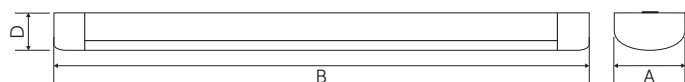

Ultralim

Technical Specification

Data	
Construction	Aluminium Body, Polycarbonate lens
Driver	BELL
LED Chip	Samsung
IP Rating	IP20
Operating Temp	-30°C to +35°C / Emergency Version -10°C to +35°C
Input Voltage	220 - 240V
Power Factor	> 0.9
CRI	85 - Exceeds EU standard of Ra 80 for Colour Rendering Index
LMR	80 - Exceeds EU standard of 70 for Lumens Maintenance Ratio
ECA Compliant	Yes
L1A / L1B / L2A / L2B Compliant	Yes

Model	A	B	D
38W	75mm	1230mm	26mm
45W	75mm	1530mm	26mm
56W	75mm	1850mm	26mm