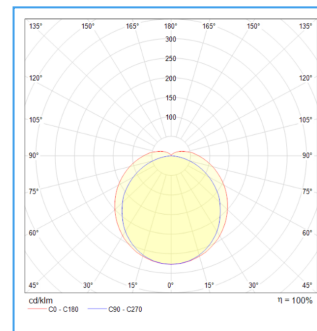

Solray Select LED Batten 5ft 28-48W

EL5SR2B

PRODUCT DATA

LUMENS (lm)	7200lm
WATTAGE (W)	28-48W
COLOUR TEMPERATURE (K)	4000K
WEIGHT (kg)	1.5kg
BEAM ANGLE	110° x 130°
CRI	>85
REPLACEMENT FOR	Single or twin T8 58W 5ft and Single or Twin T5 80W 5ft
DIMENSIONS (mm)	1530 x 60 x 74mm
PRODUCT TYPE	Linear battens
EFFICIENCY (lm/w)	Up to 160lm/W
RATED LIFETIME (hrs)	50,000hrs
IP	20
HOUSING COLOUR	RAL9003
WORKING ENVIRONMENT	-20°C to 35°C
WARRANTY	5 year
L70 RATING (hrs)	>80000hrs

SELECTABLE SETTINGS

WATTAGE	LUMENS	WATTAGE	LUMENS
28W	4500lm		
35W	5500lm		
42W	6500lm		
48W	7200lm		

KEY FEATURES

Perfect for new installations and like-for-like replacements, this batten allows the client to choose the light level that they require during the installation process. This exciting development means that the Solray Select is equivalent to both Single and Twin T5 Fluorescent Tubes with lumen range of 2600-4410 lumens. The flicker free operation, BESA mounting and M20 cable entry allow the unit to easily replace older fluorescent models.

COMMERCIAL APPLICATIONS

Offices, schools, corridors, medical centres

POLAR CURVE DIAGRAM

CONE DIAGRAM

DIMENSIONS