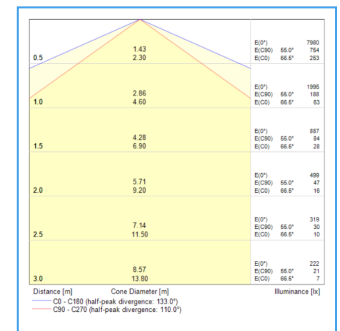

Solray Select LED Batten 5ft 28-48W

EL5SR2B

PRODUCT DATA

LUMENS (lm)	7200lm
WATTAGE (W)	28-48W
COLOUR TEMPERATURE (K)	4000K
WEIGHT (kg)	1.5kg
BEAM ANGLE	110° x 130°
CRI	>85
REPLACEMENT FOR	Single or twin T8 58W 5ft and Single or Twin T5 80W 5ft
DIMENSIONS (mm)	1530 x 60 x 74mm
PRODUCT TYPE	Linear battens
EFFICIENCY (lm/w)	Up to 160lm/W
RATED LIFETIME (hrs)	50,000hrs
IP	20
HOUSING COLOUR	RAL9003
WORKING ENVIRONMENT	-20°C to 35°C
WARRANTY	5 year
L70 RATING (hrs)	>80000hrs

SELECTABLE SETTINGS

WATTAGE	LUMENS	WATTAGE	LUMENS
28W	4500lm		
35W	5500lm		
42W	6500lm		
48W	7200lm		

KEY FEATURES

Perfect for new installations and like-for-like replacements, this batten allows the client to choose the light level that they require during the installation process. This exciting development means that the Solray Select is equivalent to both Single and Twin T5 Fluorescent Tubes with lumen range of 2600-4410 lumens. The flicker free operation, BESA mounting and M20 cable entry allow the unit to easily replace older fluorescent models.

COMMERCIAL APPLICATIONS

Offices, schools, corridors, medical centres

POLAR CURVE DIAGRAM

CONE DIAGRAM

DIMENSIONS