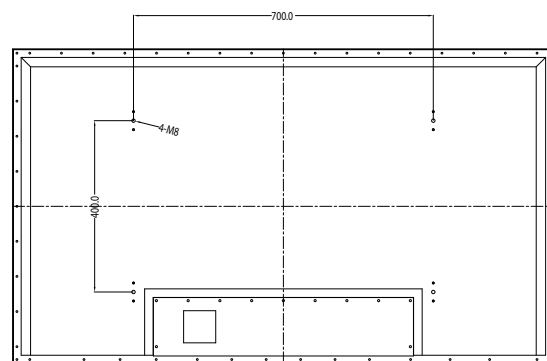

### LED Spec

Panel size	55"
Aspect ratio	16:9
Resolution	3840 x 2160
Contrast ratio	3000:1
Brightness	1500cd/m2
Viewing angle	H:178°, V:178°
Response time	5ms

### Physical

Dimensions	1264.6mm x 735.4mm x 81.5mm
VESA Pattern	700mm x 400mm

## CAD DRAWINGS

( All dimensions are mm )