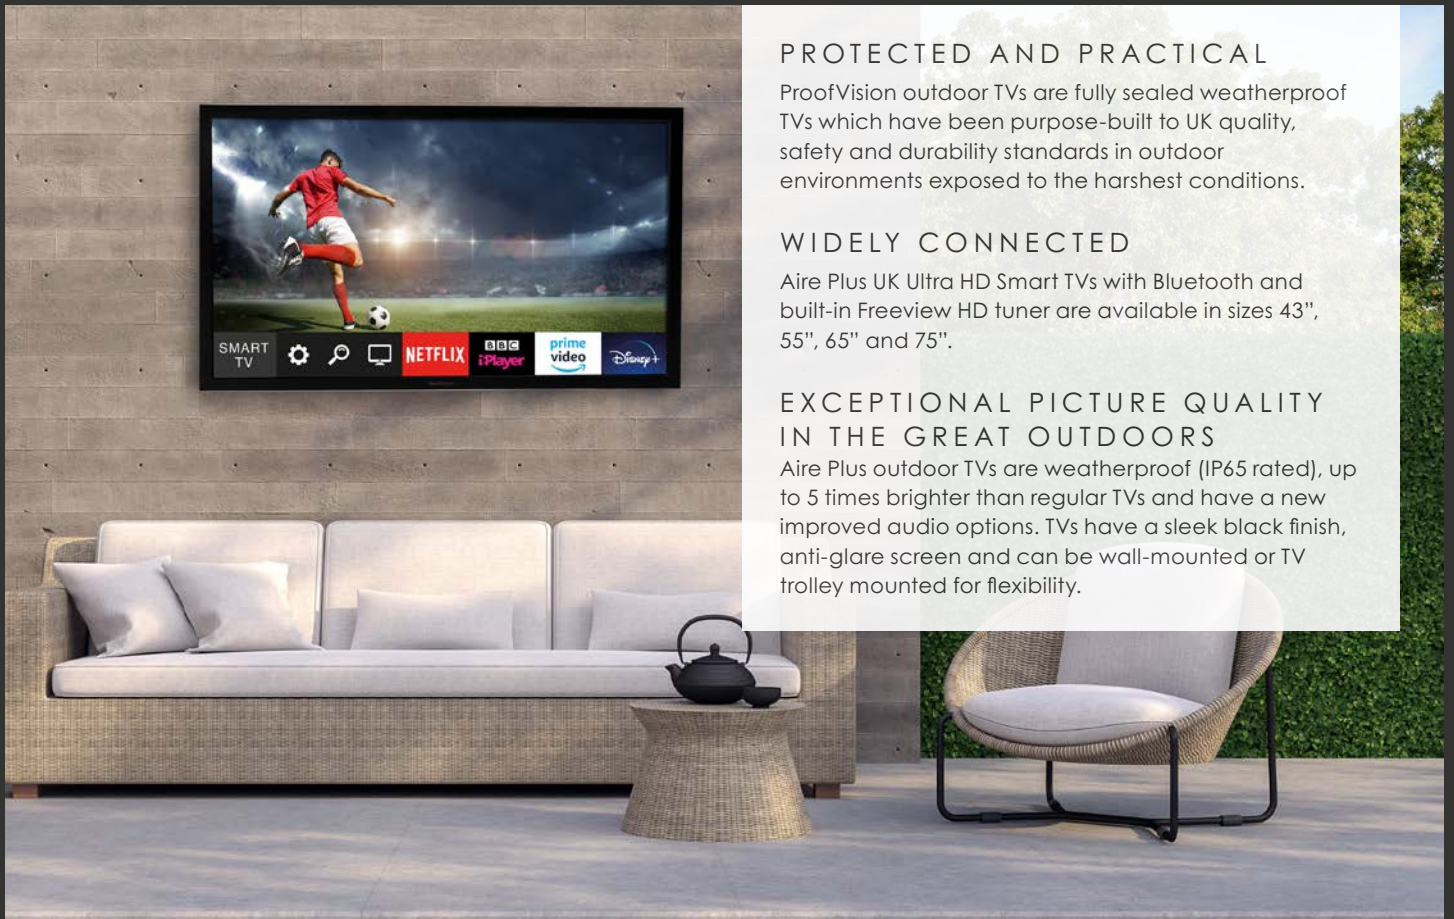

AIRE PLUS 55" SMART TV

PV55AP-A

PROTECTED AND PRACTICAL

ProofVision outdoor TVs are fully sealed weatherproof TVs which have been purpose-built to UK quality, safety and durability standards in outdoor environments exposed to the harshest conditions.

WIDELY CONNECTED

Aire Plus UK Ultra HD Smart TVs with Bluetooth and built-in Freeview HD tuner are available in sizes 43", 55", 65" and 75".

EXCEPTIONAL PICTURE QUALITY IN THE GREAT OUTDOORS

Aire Plus outdoor TVs are weatherproof (IP65 rated), up to 5 times brighter than regular TVs and have a new improved audio options. TVs have a sleek black finish, anti-glare screen and can be wall-mounted or TV trolley mounted for flexibility.

KEY FEATURES

- **4K Ultra HD Display**
- **Smart TV with Bluetooth**
- **Full HD TV tuner**
- **Up to five times brighter than regular TVs**
- **Operating temperatures of -20°C to 60°C up to 16hrs/day**
- **Made from aluminium for use in direct sunlight**

- **Available in sizes 43", 55", 65", 75"**
- **178 x 178 viewing angle**
- **IP65 rated**
- **2 year warranty**
- **New improved amplifier audio output**
- **Anti-glare screen**

SUITABLE FOR

Commercial Outdoor Spaces

Residential Outdoor Spaces

Bespoke Projects

Established in 2008