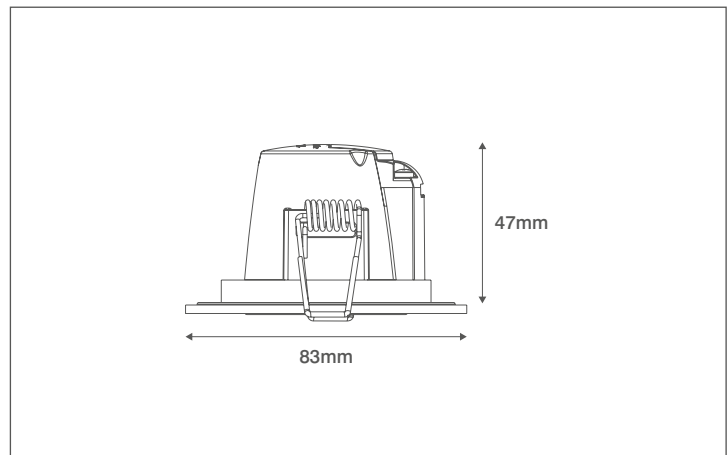

Product Code: OV3500CH5CD

Description: 5.5W LED Dimmable Downlight - IP65 - 4000K - Chrome

General Information

Dimensions	83mm Diameter x 47mm (D)
Materials	Housing: ABS
Finish	Polished Chrome
Product Weight	0.098Kg
Cutout	65-75mm Diameter
Dimmable	Yes
Ingress Protection	IP65
Warranty	2 Years

Accessories

OVSP4120CH	130mm Diameter Converter Plate - Chrome
OVEMCG2305M3	3 Hour Universal Emergency Pack With prewired Flow™ Connectors

Luminaire Output

Colour Temperature	4000K
CRI	>80
Typical Luminous Flux	360lm
Efficacy	70lm/W
Beam Angle	90°
LED Lifetime (L70)	20,000 Hours