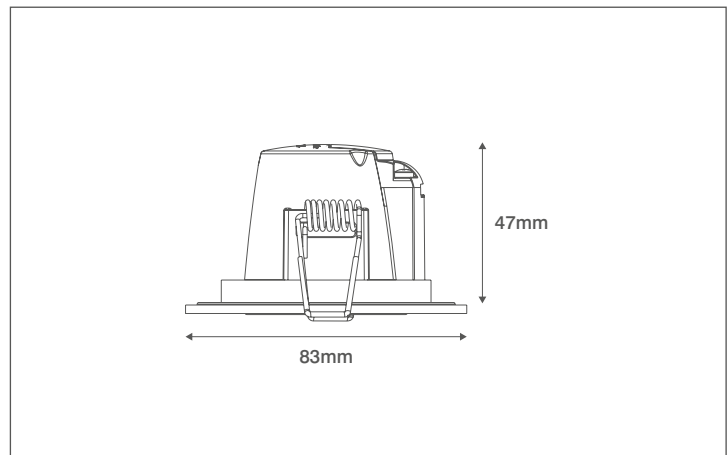

Product Code: OV3500SC5CD

Description: 5.5W LED Dimmable Downlight - IP65 - 4000K - Satin Chrome

General Information

Dimensions	83mm Diameter x 47mm (D)
Materials	Housing: ABS
Finish	Satin Chrome
Product Weight	0.098Kg
Cutout	65-75mm Diameter
Dimmable	Yes
Ingress Protection	IP65
Warranty	2 Years

Accessories

OVSP4120SC	130mm Diameter Converter Plate - Satin Chrome
OVEMCG2305M3	3 Hour Universal Emergency Pack With prewired Flow™ Connectors

Luminaire Output

Colour Temperature	4000K
CRI	>80
Typical Luminous Flux	360lm
Efficacy	70lm/W
Beam Angle	90°
LED Lifetime (L70)	20,000 Hours