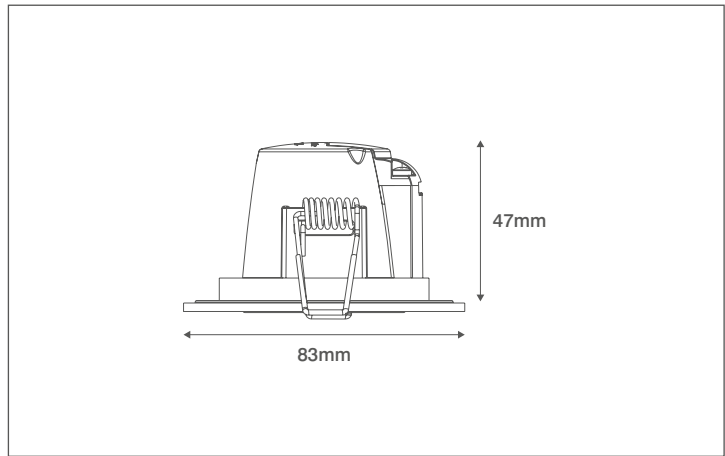

Product Code: OV3500SC5WD

Description: 5.5W LED Dimmable Downlight - IP65 - 2700K - Satin Chrome

General Information

Dimensions	83mm Diameter x 47mm (D)
Materials	Housing: ABS
Finish	Satin Chrome
Product Weight	0.098Kg
Cutout	65-75mm Diameter
Dimmable	Yes
Ingress Protection	IP65
Warranty	2 Years

Accessories

OVSP4120SC	130mm Diameter Converter Plate - Satin Chrome
OVEMCG2305M3	3 Hour Universal Emergency Pack With prewired Flow™ Connectors

Luminaire Output

Colour Temperature	2700K
CRI	>80
Typical Luminous Flux	230lm
Efficacy	63lm/W
Beam Angle	90°
LED Lifetime (L70)	20,000 Hours