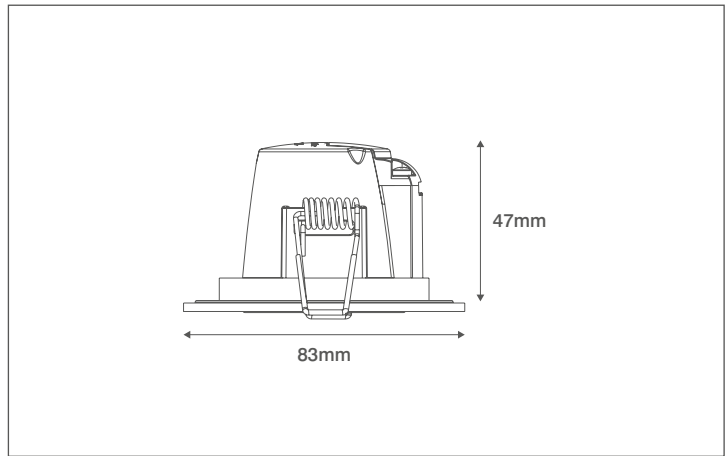

Product Code: OV3500WH5CD

Description: 5.5W LED Dimmable Downlight - IP65 - 4000K - White

### General Information

Dimensions	83mm Diameter x 47mm (D)
Materials	Housing: ABS
Finish	White
Product Weight	0.098Kg
Cutout	65-75mm Diameter
Dimmable	Yes
Ingress Protection	IP65
Warranty	2 Years

### Accessories

OVSP4120WH	130mm Diameter Converter Plate - White
OVEMCG2305M3	3 Hour Universal Emergency Pack With prewired Flow™ Connectors