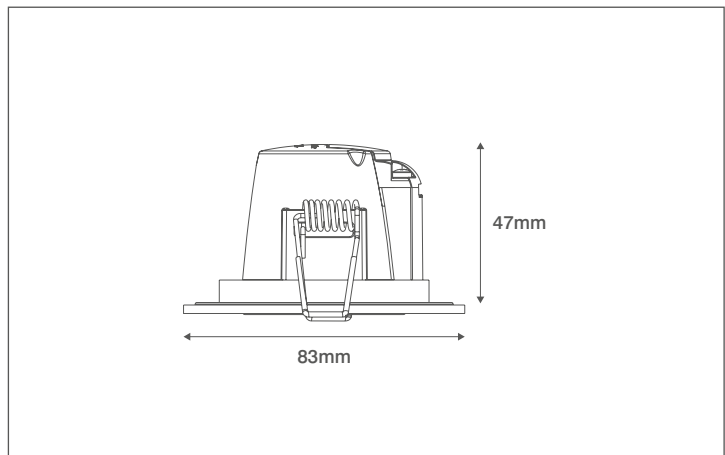

### General Information

Dimensions	83mm Diameter x 47mm (D)
Materials	Housing: ABS
Finish	White
Product Weight	0.098Kg
Cutout	65-75mm Diameter
Dimmable	Yes
Ingress Protection	IP65
Warranty	2 Years

### Accessories

OVSP4120WH	130mm Diameter Converter Plate - White
OVEMCG2305M3	3 Hour Universal Emergency Pack With prewired Flow™ Connectors