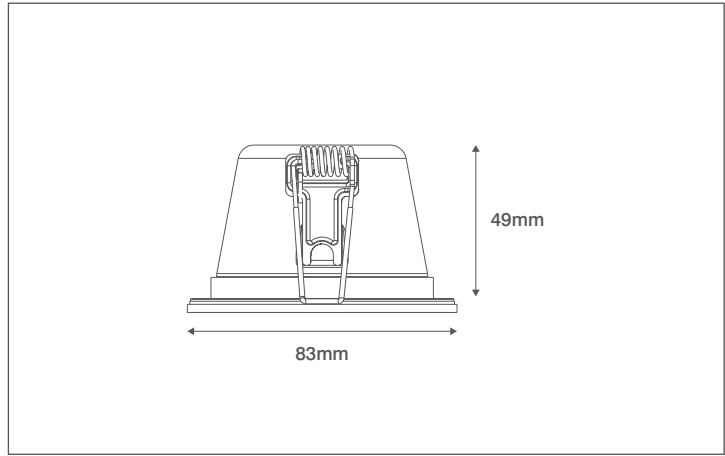

Product Code: OV3600SC5WD

Description: 5.5W LED Fire Rated Dimmable Downlight - IP65 - 2700K - Satin Chrome

General Information

Dimensions	83mm Diameter x 52mm (D)
Materials	Front Bezel: ABS Rear Housing: Powdercoated Steel
Finish	Satin Chrome
Product Weight	0.165Kg
Cutout	70-75mm Diameter
Dimmable	Yes
Ingress Protection	IP65
Warranty	2 Years

Accessories

OVSP3120SC	130mm Diameter (75mm Aperture) Converter Plate - Satin Chrome
OVISC1020	Insulation Support Bracket
OVEMCG2305M3	3 Hour Universal Emergency Pack With prewired Flow™ Connectors

Luminaire Output