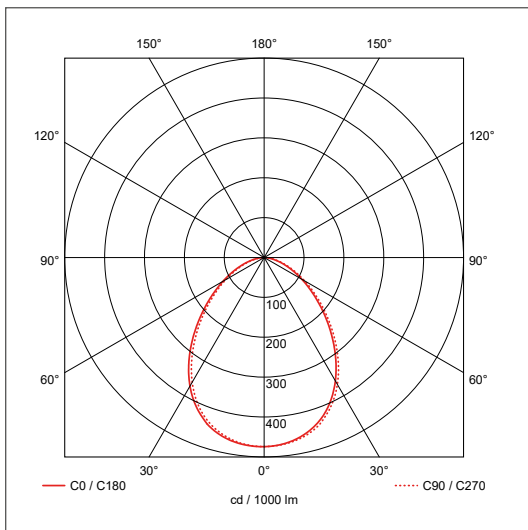

Product Code: OV3600SC5WD

Description: 5.5W LED Fire Rated Dimmable Downlight - IP65 - 2700K - Satin Chrome

General Information

Dimensions	83mm Diameter x 52mm (D)
Materials	Front Bezel: ABS Rear Housing: Powdercoated Steel
Finish	Satin Chrome
Product Weight	0.165Kg
Cutout	70-75mm Diameter
Dimmable	Yes
Ingress Protection	IP65
Warranty	2 Years

Colour Temperature	2700K
CRI	>80
Typical Luminous Flux	230lm
Efficacy	63lm/W
Beam Angle	90°
LED Lifetime (L70)	20,000 Hours

Additional Approvals

Fire Rating	30, 60 & 90 minutes
Acoustic Rating	0dB (zero impact on sound insulation)
Air Flow™	BS 5250: 2011 compliant