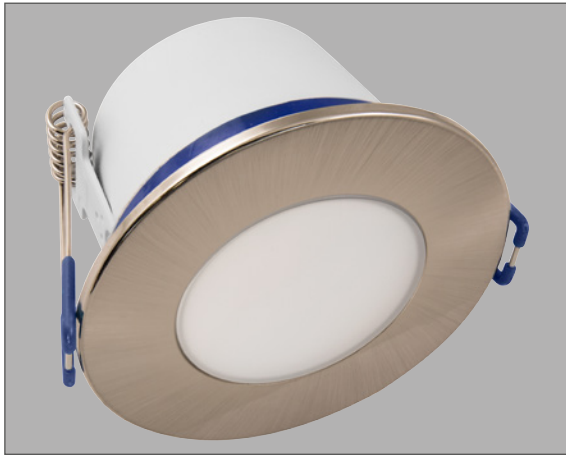

Product Code: OV3600SC5WD

Description: 5.5W LED Fire Rated Dimmable Downlight - IP65 - 2700K - Satin Chrome

General Information

Dimensions	83mm Diameter x 52mm (D)
Materials	Front Bezel: ABS Rear Housing: Powdercoated Steel
Finish	Satin Chrome
Product Weight	0.165Kg
Cutout	70-75mm Diameter
Dimmable	Yes
Ingress Protection	IP65
Warranty	2 Years

Accessories

OVSP3120SC	130mm Diameter (75mm Aperture) Converter Plate - Satin Chrome
OVISC1020	Insulation Support Bracket
OVEMCG2305M3	3 Hour Universal Emergency Pack With prewired Flow™ Connectors

Luminaire Output

Colour Temperature	2700K
CRI	>80
Typical Luminous Flux	230lm
Efficacy	63lm/W
Beam Angle	90°
LED Lifetime (L70)	20,000 Hours

Additional Approvals

Fire Rating	30, 60 & 90 minutes
Acoustic Rating	0dB (zero impact on sound insulation)
Air Flow™	BS 5250: 2011 compliant