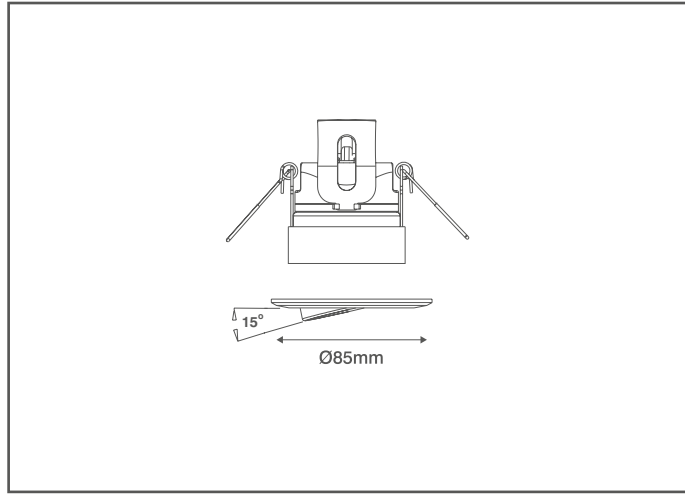

Product Code: OVBZ4605CH

Description: Adjustable Chrome Bezel For Inceptor® Omni

General Information

Dimensions	85mm Diameter x 5mm (D)
Adjustable Angle	15°
Materials	Bezel: Plated Aluminium
Finish	Polished Chrome
Product Weight	0.042Kg
Ingress Protection	IP54
Compatible Fittings	OV4600 Range
Warranty	5 Years (Registered)