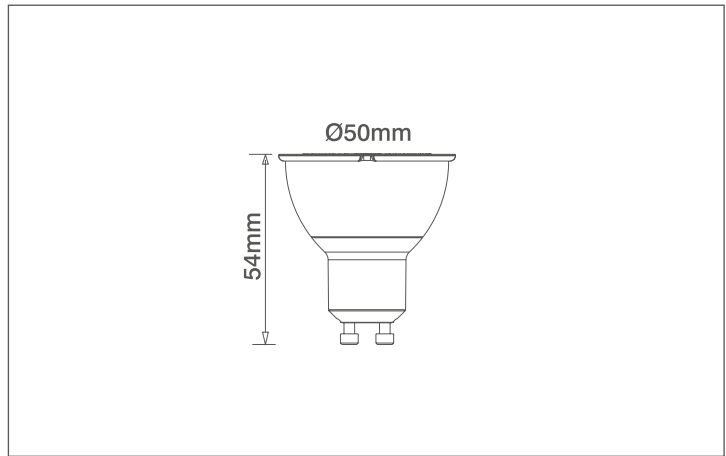

Product Code: OVLA1006C4

Description: 4.8W GU10 Glass LED Lamp - 4000K

General Information

Dimensions	50mm Diameter x 54mm (L)
Materials	Body: Glass
Product Weight	0.047Kg
Dimmable	No
Warranty	2 Years

Supply & Power

Input Voltage & Frequency	220-240V~ 50/60Hz
Electrical Safety	Class II (Double Insulated)
Input Power	4.8W
Input Current	50mA
Power Factor	>0.5
Ambient Temperature (Ta)	-20°C - +45°C

Lamp Output

Colour Temperature	4000K
CRI	>80
Typical Luminous Flux	380lm
Efficacy	87lm/W
Beam Angle	36°
LED Lifetime (L70)	25,000 Hours