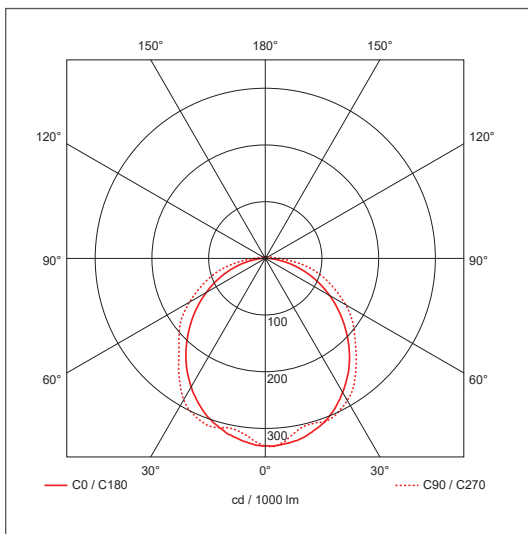

General Information

Dimensions	1200mm (L) x 96mm (W) x 83mm (D)
Materials	Base: Polycarbonate Frosted Diffuser: Polycarbonate
Base Finish	Light Grey
Product Weight	1.56Kg
Dimmable	No
Ingress Protection	IP65
IK Rating	IK08
Mounting	Ceiling, Wall or Suspended
Warranty	5 Years

Supply & Power

Input Voltage & Frequency	230V~ 50Hz
Electrical Safety	Class I
LED Wattage	21W
Circuit Wattage	21W
Input Current	105mA
Inrush Current	6A (268ms)
Power Factor	>0.9
Ambient Temperature (Ta)	-20°C - +40°C
Critical Temperature	+90°C
Terminations	4 Pole Push Fit Terminal Block
Cable Input Component	20mm IP68 Nylon Gland Supplied
Fixing Components	Surface and Suspension Brackets Supplied

Luminaire Output

Colour Temperature	4000K
CRI	>80
Typical Luminous Flux	2520lm
Efficacy	120lm/W
Beam Angle	105°
LED Lifetime (L70)	50,000 Hours
Fixing Components	Surface and Suspension Brackets Supplied