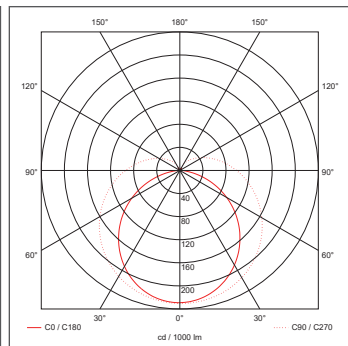

INCEPTOR® B-LITE

Technical Specification

Product Code: OV82150

Description: 42-60W 1500mm Linear Batten Multi-Current LED Light

General Information

Dimensions	1500mm (L) x 63mm (W) x 80mm (D)
Materials	Base: Powdercoated Steel Opaque Diffuser: Polycarbonate
Base Finish	White (RAL 9010)
Product Weight	1.6Kg
Dimmable	No
Ingress Protection	IP20
Flammability Rating	TP(a)
Warranty	5 Years

Luminaire Output

Circuit Wattage	42W	48W	54W	60W
Typical Luminous Flux	4410lm	5040lm	5670lm	6300lm
Efficacy	105lm/W	105lm/W	105lm/W	105lm/W
Colour Temperature	4000K			
CRI	> 80			
Beam Angle	120°			
LED Lifetime (L70)	50,000 Hours			

Supply & Power

Input Voltage & Frequency	220-240V ~ 50Hz
Electrical Safety	Class II (Double Insulated)
LED Wattage	42W/48W/54W/60W
Circuit Wattage	42W/48W/54W/60W
Input Current	300mA
Inrush Current	0.3A (<0.5S)
Power Factor	>0.9
Ambient Temperature (Ta)	-20°C - +45°C
Critical Temperature	+80°C
Terminations	3 Pole Push Fit Terminal Block

48W

OVIA Limited, Scolmore House, Mariner, Lichfield Road Industrial Estate, Tamworth, Staffordshire, B79 7UL United Kingdom

T: +44 (0)1827 300640

E: sales@oviaUK.com | W: oviaUK.com