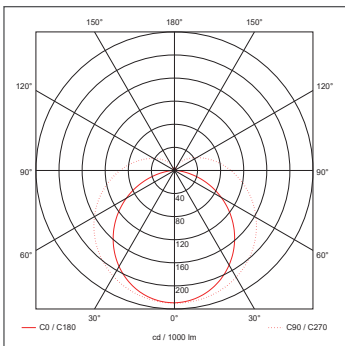

Supply & Power

Input Voltage & Frequency	220-240V ~ 50Hz
Electrical Safety	Class II (Double Insulated)
LED Wattage	42W/48W/54W/60W
Circuit Wattage	42W/48W/54W/60W
Input Current	300mA
Inrush Current	0.3A (<0.5S)
Power Factor	>0.9
Ambient Temperature (Ta)	-20°C - +45°C
Critical Temperature	+80°C
Terminations	3 Pole Push Fit Terminal Block

42W