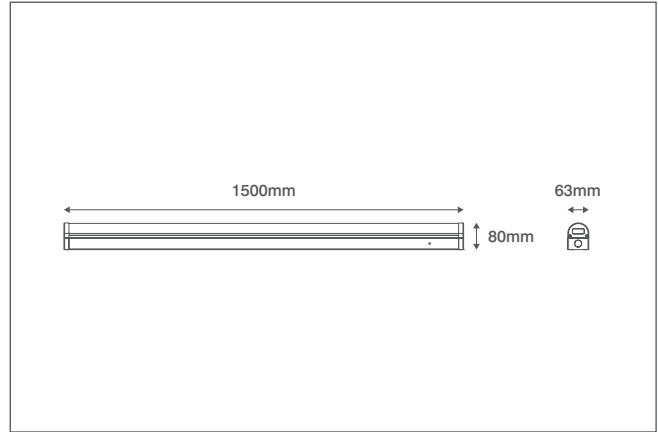

## Technical Specification

Product Code: OV82150

Description: 42-60W 1500mm Linear Batten Multi-Current LED Light

### General Information

Dimensions	1500mm (L) x 63mm (W) x 80mm (D)
Materials	Base: Powdercoated Steel Opaque Diffuser: Polycarbonate
Base Finish	White (RAL 9010)
Product Weight	1.6Kg
Dimmable	No
Ingress Protection	IP20
Flammability Rating	TP(a)
Warranty	5 Years

### Luminaire Output

Circuit Wattage	42W	48W	54W	60W
Typical Luminous Flux	4410lm	5040lm	5670lm	6300lm
Efficacy	105lm/W	105lm/W	105lm/W	105lm/W
Colour Temperature	4000K			
CRI	> 80			
Beam Angle	120°			
LED Lifetime (L70)	50,000 Hours			