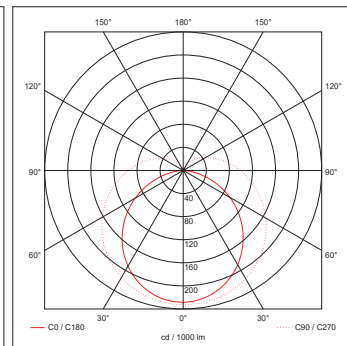

INCEPTOR® B-LITE

Technical Specification

Product Code: OV82150

Description: 42-60W 1500mm Linear Batten Multi-Current LED Light

General Information

Dimensions	1500mm (L) x 63mm (W) x 80mm (D)
Materials	Base: Powdercoated Steel Opaque Diffuser: Polycarbonate
Base Finish	White (RAL 9010)
Product Weight	1.6Kg
Dimmable	No
Ingress Protection	IP20
Flammability Rating	TP(a)
Warranty	5 Years

Luminaire Output

Circuit Wattage	42W	48W	54W	60W
Typical Luminous Flux	4410lm	5040lm	5670lm	6300lm
Efficacy	105lm/W	105lm/W	105lm/W	105lm/W
Colour Temperature	4000K			
CRI	> 80			
Beam Angle	120°			
LED Lifetime (L70)	50,000 Hours			

Supply & Power

Input Voltage & Frequency	220-240V ~ 50Hz
Electrical Safety	Class II (Double Insulated)
LED Wattage	42W/48W/54W/60W
Circuit Wattage	42W/48W/54W/60W
Input Current	300mA
Inrush Current	0.3A (<0.5S)
Power Factor	>0.9
Ambient Temperature (Ta)	-20°C - +45°C
Critical Temperature	+80°C
Terminations	3 Pole Push Fit Terminal Block

54W

OVIA Limited, Scolmore House, Mariner, Lichfield Road Industrial Estate, Tamworth, Staffordshire, B79 7UL United Kingdom

T: +44 (0)1827 300640

E: sales@oviaUK.com | W: oviaUK.com