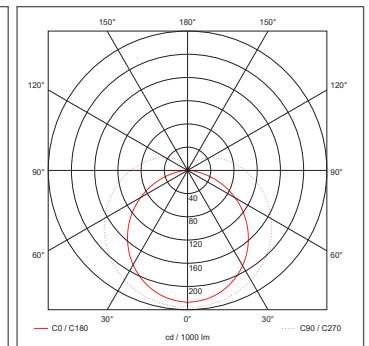

60W

OVIA Limited, Scolmore House, Mariner, Lichfield Road Industrial Estate, Tamworth, Staffordshire, B79 7UL United Kingdom

T: +44 (0)1827 300640

E: sales@oviaUK.com | W: oviaUK.com