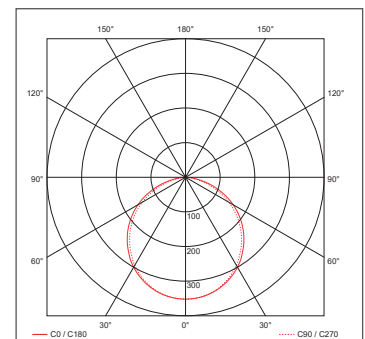

EVO SLIM

Technical Specification

Product Code: OV9110016

Description: 16W LED Bulkhead - Standard - IP65 - CTA - White

General Information

Dimensions	295mm Diameter x 57mm (D)
Materials	Base & Diffuser: Polycarbonate (UV Stabilised) LED Array: Aluminium Substrate
Finish	White (RAL 9010)
Product Weight	0.81Kg
Ingress Protection	IP65
Flammability	UL94-V2
Warranty	5 Years

Supply & Power

Input Voltage & Frequency	200-240V~ 50/60Hz
Electrical Safety	Class II (Double Insulated)
LED Wattage	16W
Circuit Wattage	16W
Input Current	150mA (Max.)
Power Factor	>0.95
Ambient Temperature (Ta)	-15°C - +50°C
Critical Temperature	+80°C
LED Driver	Integrated
Termination	3 Pole Push-fit Terminals

Luminaire Output

Colour Temperature	3000K	4000K	6000K
Typical Luminous Flux	1440lm	1500lm	1480lm
Efficacy	90lm/W	93lm/W	92lm/W
Beam Angle	112°	112°	112°
CRI	>80		
LED Lifetime (L70)	30,000 Hours		

Ovia Limited, Scolmore House, Mariner, Lichfield Road Industrial Estate, Tamworth, Staffordshire, B79 7UL United Kingdom