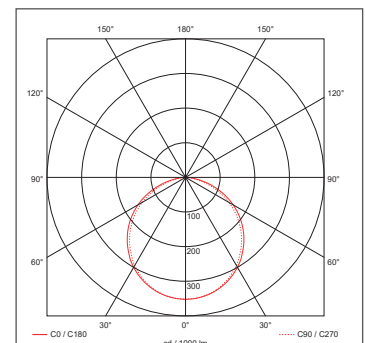

EVO SLIM

Technical Specification

Product Code: OV9110016

Description: 16W LED Bulkhead - Standard - IP65 - CTA - White

General Information

Dimensions	295mm Diameter x 57mm (D)
Materials	Base & Diffuser: Polycarbonate (UV Stabilised) LED Array: Aluminium Substrate
Finish	White (RAL 9010)
Product Weight	0.81Kg
Ingress Protection	IP65
Flammability	UL94-V2
Warranty	5 Years

Supply & Power

Input Voltage & Frequency	200-240V~ 50/60Hz
Electrical Safety	Class II (Double Insulated)
LED Wattage	16W
Circuit Wattage	16W
Input Current	150mA (Max.)
Power Factor	>0.95
Ambient Temperature (Ta)	-15°C - +50°C
Critical Temperature	+80°C
LED Driver	Integrated
Termination	3 Pole Push-fit Terminals

Luminaire Output

Colour Temperature	3000K	4000K	6000K
Typical Luminous Flux	1440lm	1500lm	1480lm
Efficacy	90lm/W	93lm/W	92lm/W
Beam Angle	112°	112°	112°
CRI	>80		
LED Lifetime (L70)	30,000 Hours		

Ovia Limited, Scolmore House, Mariner, Lichfield Road Industrial Estate, Tamworth, Staffordshire, B79 7UL United Kingdom