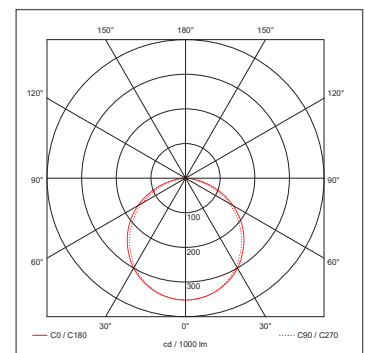

EVO SLIM

Technical Specification

Product Code: OV9110016

Description: 16W LED Bulkhead - Standard - IP65 - CTA - White

General Information

Dimensions	295mm Diameter x 57mm (D)
Materials	Base & Diffuser: Polycarbonate (UV Stabilised) LED Array: Aluminium Substrate
Finish	White (RAL 9010)
Product Weight	0.81Kg
Ingress Protection	IP65
Flammability	UL94-V2
Warranty	5 Years

Supply & Power

Input Voltage & Frequency	200-240V~ 50/60Hz
Electrical Safety	Class II (Double Insulated)
LED Wattage	16W
Circuit Wattage	16W
Input Current	150mA (Max.)
Power Factor	>0.95
Ambient Temperature (Ta)	-15°C - +50°C
Critical Temperature	+80°C
LED Driver	Integrated
Termination	3 Pole Push-fit Terminals

Luminaire Output

Colour Temperature	3000K	4000K	6000K
Typical Luminous Flux	1440lm	1500lm	1480lm
Efficacy	90lm/W	93lm/W	92lm/W
Beam Angle	112°	112°	112°
CRI	>80		
LED Lifetime (L70)	30,000 Hours		

Ovia Limited, Scolmore House, Mariner, Lichfield Road Industrial Estate, Tamworth, Staffordshire, B79 7UL United Kingdom