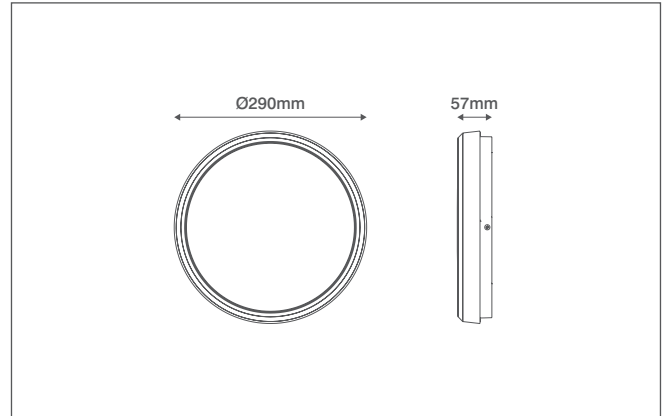

EVO SLIM

Technical Specification

Product Code: OV9110016

Description: 16W LED Bulkhead - Standard - IP65 - CTA - White

General Information

Dimensions	295mm Diameter x 57mm (D)
Materials	Base & Diffuser: Polycarbonate (UV Stabilised) LED Array: Aluminium Substrate
Finish	White (RAL 9010)
Product Weight	0.81Kg
Ingress Protection	IP65
Flammability	UL94-V2
Warranty	5 Years

Luminaire Output

Colour Temperature	3000K	4000K	6000K
Typical Luminous Flux	1440lm	1500lm	1480lm
Efficacy	90lm/W	93lm/W	92lm/W
Beam Angle	112°	112°	112°
CRI	>80		
LED Lifetime (L70)	30,000 Hours		

Ovia Limited, Scolmore House, Mariner, Lichfield Road Industrial Estate, Tamworth, Staffordshire, B79 7UL United Kingdom