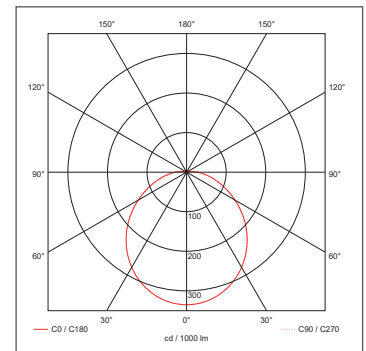

EVO ORB

Technical Specification

Product Code: OV9700WH12

Description: 12W LED Bulkhead - Standard - IP65 - CTA - White

General Information

Dimensions	320mm Diameter x 113mm (D)
Materials	Base & Diffuser: Polycarbonate (UV Stabilised) Gear Tray: Powdercoated Steel LED Array: Aluminium Substrate
Finish	White (RAL 9010)
Product Weight	0.93Kg
Ingress Protection	IP65
Flammability	UL94-V2
Warranty	5 Years

Supply & Power

Input Voltage & Frequency	200-240V~ 50/60Hz
Electrical Safety	Class II (Double Insulated)
LED Wattage	12W
Circuit Wattage	12W
Input Current	100mA (Max.)
Power Factor	>0.95
Ambient Temperature (Ta)	-15°C - +50°C
Critical Temperature	+80°C
LED Driver	Integrated
Termination	3 Pole Push-fit Terminals

Luminaire Output

Colour Temperature	3000K	4000K	6000K
Typical Luminous Flux	950lm	1100lm	1050lm
Efficacy	79lm/W	91lm/W	87lm/W
Beam Angle	107°	107°	107°
CRI	>80		
LED Lifetime (L70)	30,000 Hours		

OVIA Limited, Scolmore House, Mariner, Lichfield Road Industrial Estate, Tamworth, Staffordshire, B79 7UL United Kingdom