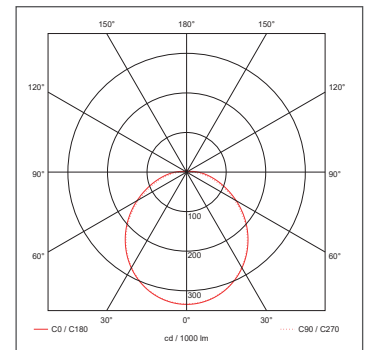

EVO ORB

Technical Specification

Product Code: OV9700WH12

Description: 12W LED Bulkhead - Standard - IP65 - CTA - White

General Information

Dimensions	320mm Diameter x 113mm (D)
Materials	Base & Diffuser: Polycarbonate (UV Stabilised) Gear Tray: Powdercoated Steel LED Array: Aluminium Substrate
Finish	White (RAL 9010)
Product Weight	0.93Kg
Ingress Protection	IP65
Flammability	UL94-V2
Warranty	5 Years

Luminaire Output

Colour Temperature	3000K	4000K	6000K
Typical Luminous Flux	950lm	1100lm	1050lm
Efficacy	79lm/W	91lm/W	87lm/W
Beam Angle	107°	107°	107°
CRI	>80		
LED Lifetime (L70)	30,000 Hours		

OVIA Limited, Scolmore House, Mariner, Lichfield Road Industrial Estate, Tamworth, Staffordshire, B79 7UL United Kingdom