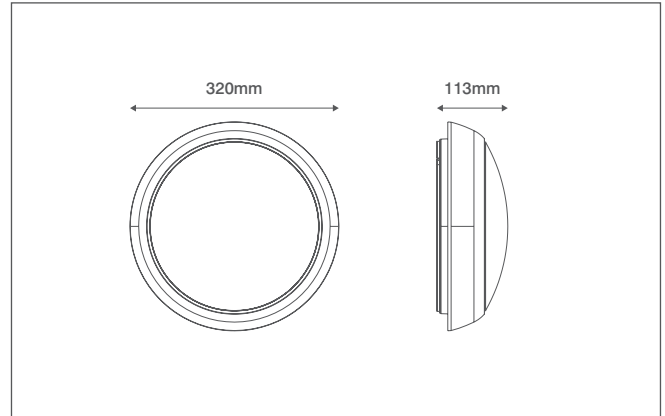

EVO ORB

Technical Specification

Product Code: OV9700WH12

Description: 12W LED Bulkhead - Standard - IP65 - CTA - White

General Information

Dimensions	320mm Diameter x 113mm (D)
Materials	Base & Diffuser: Polycarbonate (UV Stabilised) Gear Tray: Powdercoated Steel LED Array: Aluminium Substrate
Finish	White (RAL 9010)
Product Weight	0.93Kg
Ingress Protection	IP65
Flammability	UL94-V2
Warranty	5 Years

Luminaire Output

Colour Temperature	3000K	4000K	6000K
Typical Luminous Flux	950lm	1100lm	1050lm
Efficacy	79lm/W	91lm/W	87lm/W
Beam Angle	107°	107°	107°
CRI	>80		
LED Lifetime (L70)	30,000 Hours		

OVIA Limited, Scolmore House, Mariner, Lichfield Road Industrial Estate, Tamworth, Staffordshire, B79 7UL United Kingdom