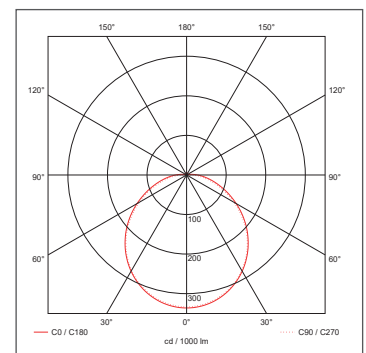

EVO ORB

Technical Specification

Product Code: OV9700WH12

Description: 12W LED Bulkhead - Standard - IP65 - CTA - White

General Information

Dimensions	320mm Diameter x 113mm (D)
Materials	Base & Diffuser: Polycarbonate (UV Stabilised) Gear Tray: Powdercoated Steel LED Array: Aluminium Substrate
Finish	White (RAL 9010)
Product Weight	0.93Kg
Ingress Protection	IP65
Flammability	UL94-V2
Warranty	5 Years

Luminaire Output

Colour Temperature	3000K	4000K	6000K
Typical Luminous Flux	950lm	1100lm	1050lm
Efficacy	79lm/W	91lm/W	87lm/W
Beam Angle	107°	107°	107°
CRI	>80		
LED Lifetime (L70)	30,000 Hours		

OVIA Limited, Scolmore House, Mariner, Lichfield Road Industrial Estate, Tamworth, Staffordshire, B79 7UL United Kingdom