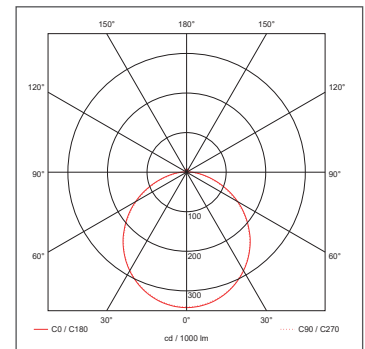

6000K

OVIA Limited, Scolmore House, Mariner, Lichfield Road Industrial Estate, Tamworth, Staffordshire, B79 7UL United Kingdom

T: +44 (0)1827 300640

E: sales@oviaUK.com | W: oviaUK.com