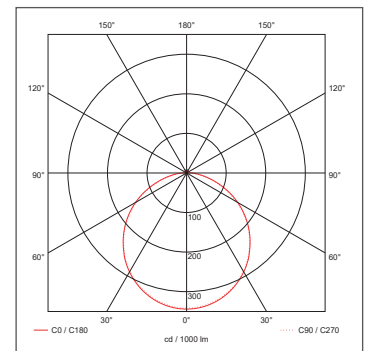

EVO DECO XL

Technical Specification

Product Code: OV9800WHEM

Description: 20W LED Bulkhead - Emergency - IP54 - CTA - White

General Information

Dimensions	470mm Diameter x 96mm (D)
Materials	Base & Diffuser: Polycarbonate (UV Stabilised) LED Array: Aluminium Substrate
Finish	White (RAL 9010)
Product Weight	1.77Kg
Ingress Protection	IP54
Flammability	UL94-V2
Warranty	5 Years (4 Years Battery)

Supply & Power

Input Voltage & Frequency	200-240V~ 50/60Hz
Electrical Safety	Class II (Double Insulated)
LED Wattage	20W
Circuit Wattage	22W
Input Current	200mA (Max.)
Power Factor	>0.95
Ambient Temperature (Ta)	0°C - +50°C
Critical Temperature	+90°C
LED Driver	Integrated
Termination	4 Pole Push-fit Terminals

Luminaire Output

Colour Temperature	3000K	4000K	6000K
Typical Luminous Flux	1700lm	1900lm	1950lm
Efficacy	77lm/W	86lm/W	88lm/W
Emergency Luminous Flux	98lm	98lm	98lm
Beam Angle	110°	110°	110°
CRI	>80		
LED Lifetime (L70)	30,000 Hours		

Emergency Information

Installation Requirements	Can be wired as maintained or non-maintained
Battery Specification	Li-Ion 2000mAh 3.7V
Battery Warranty	4 Years
Emergency Duration	3 Hours Minimum

3000K

OVIA Limited, Scolmore House, Mariner, Lichfield Road Industrial Estate, Tamworth, Staffordshire, B79 7UL United Kingdom

T: +44 (0)1827 300640

E: sales@oviaUK.com | W: oviaUK.com