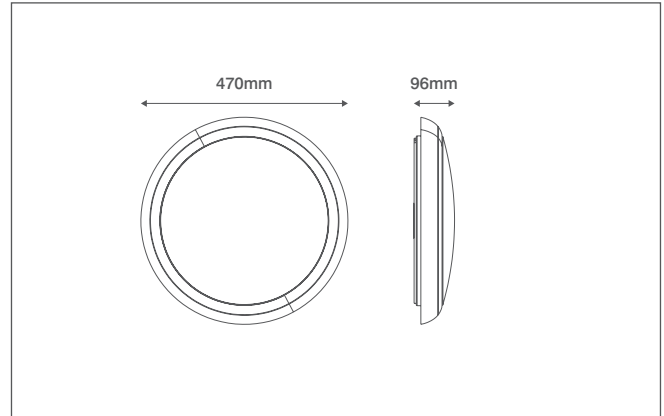

## Technical Specification

Product Code: OV9800WHEM

Description: 20W LED Bulkhead - Emergency - IP54 - CTA - White

### General Information

Dimensions	470mm Diameter x 96mm (D)
Materials	Base & Diffuser: Polycarbonate (UV Stabilised) LED Array: Aluminium Substrate
Finish	White (RAL 9010)
Product Weight	1.77Kg
Ingress Protection	IP54
Flammability	UL94-V2
Warranty	5 Years (4 Years Battery)