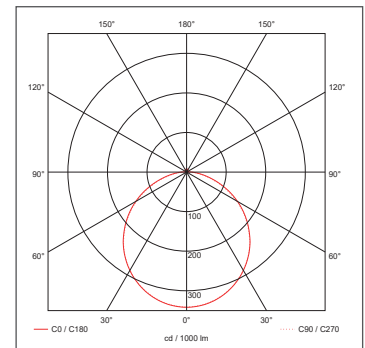

EVO DECO XL

Technical Specification

Product Code: OV9800WHEM

Description: 20W LED Bulkhead - Emergency - IP54 - CTA - White

General Information

Dimensions	470mm Diameter x 96mm (D)
Materials	Base & Diffuser: Polycarbonate (UV Stabilised) LED Array: Aluminium Substrate
Finish	White (RAL 9010)
Product Weight	1.77Kg
Ingress Protection	IP54
Flammability	UL94-V2
Warranty	5 Years (4 Years Battery)

Supply & Power

Input Voltage & Frequency	200-240V~ 50/60Hz
Electrical Safety	Class II (Double Insulated)
LED Wattage	20W
Circuit Wattage	22W
Input Current	200mA (Max.)
Power Factor	>0.95
Ambient Temperature (Ta)	0°C - +50°C
Critical Temperature	+90°C
LED Driver	Integrated
Termination	4 Pole Push-fit Terminals

Luminaire Output

Colour Temperature	3000K	4000K	6000K
Typical Luminous Flux	1700lm	1900lm	1950lm
Efficacy	77lm/W	86lm/W	88lm/W
Emergency Luminous Flux	98lm	98lm	98lm
Beam Angle	110°	110°	110°
CRI	>80		
LED Lifetime (L70)	30,000 Hours		

Emergency Information

Installation Requirements	Can be wired as maintained or non-maintained
Battery Specification	Li-Ion 2000mAh 3.7V
Battery Warranty	4 Years
Emergency Duration	3 Hours Minimum

4000K

OVIA Limited, Scolmore House, Mariner, Lichfield Road Industrial Estate, Tamworth, Staffordshire, B79 7UL United Kingdom

T: +44 (0)1827 300640

E: sales@oviaUK.com | W: oviaUK.com