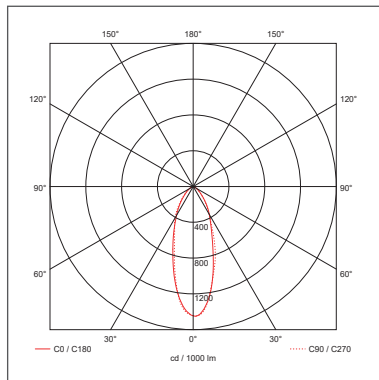

Dimming Information

Dimmable	Yes

OVIA Limited, Scolmore House, Mariner, Lichfield Road Industrial Estate, Tamworth, Staffordshire, B79 7UL United Kingdom

T: +44 (0)1827 300640

E: sales@oviaUK.com | W: oviaUK.com